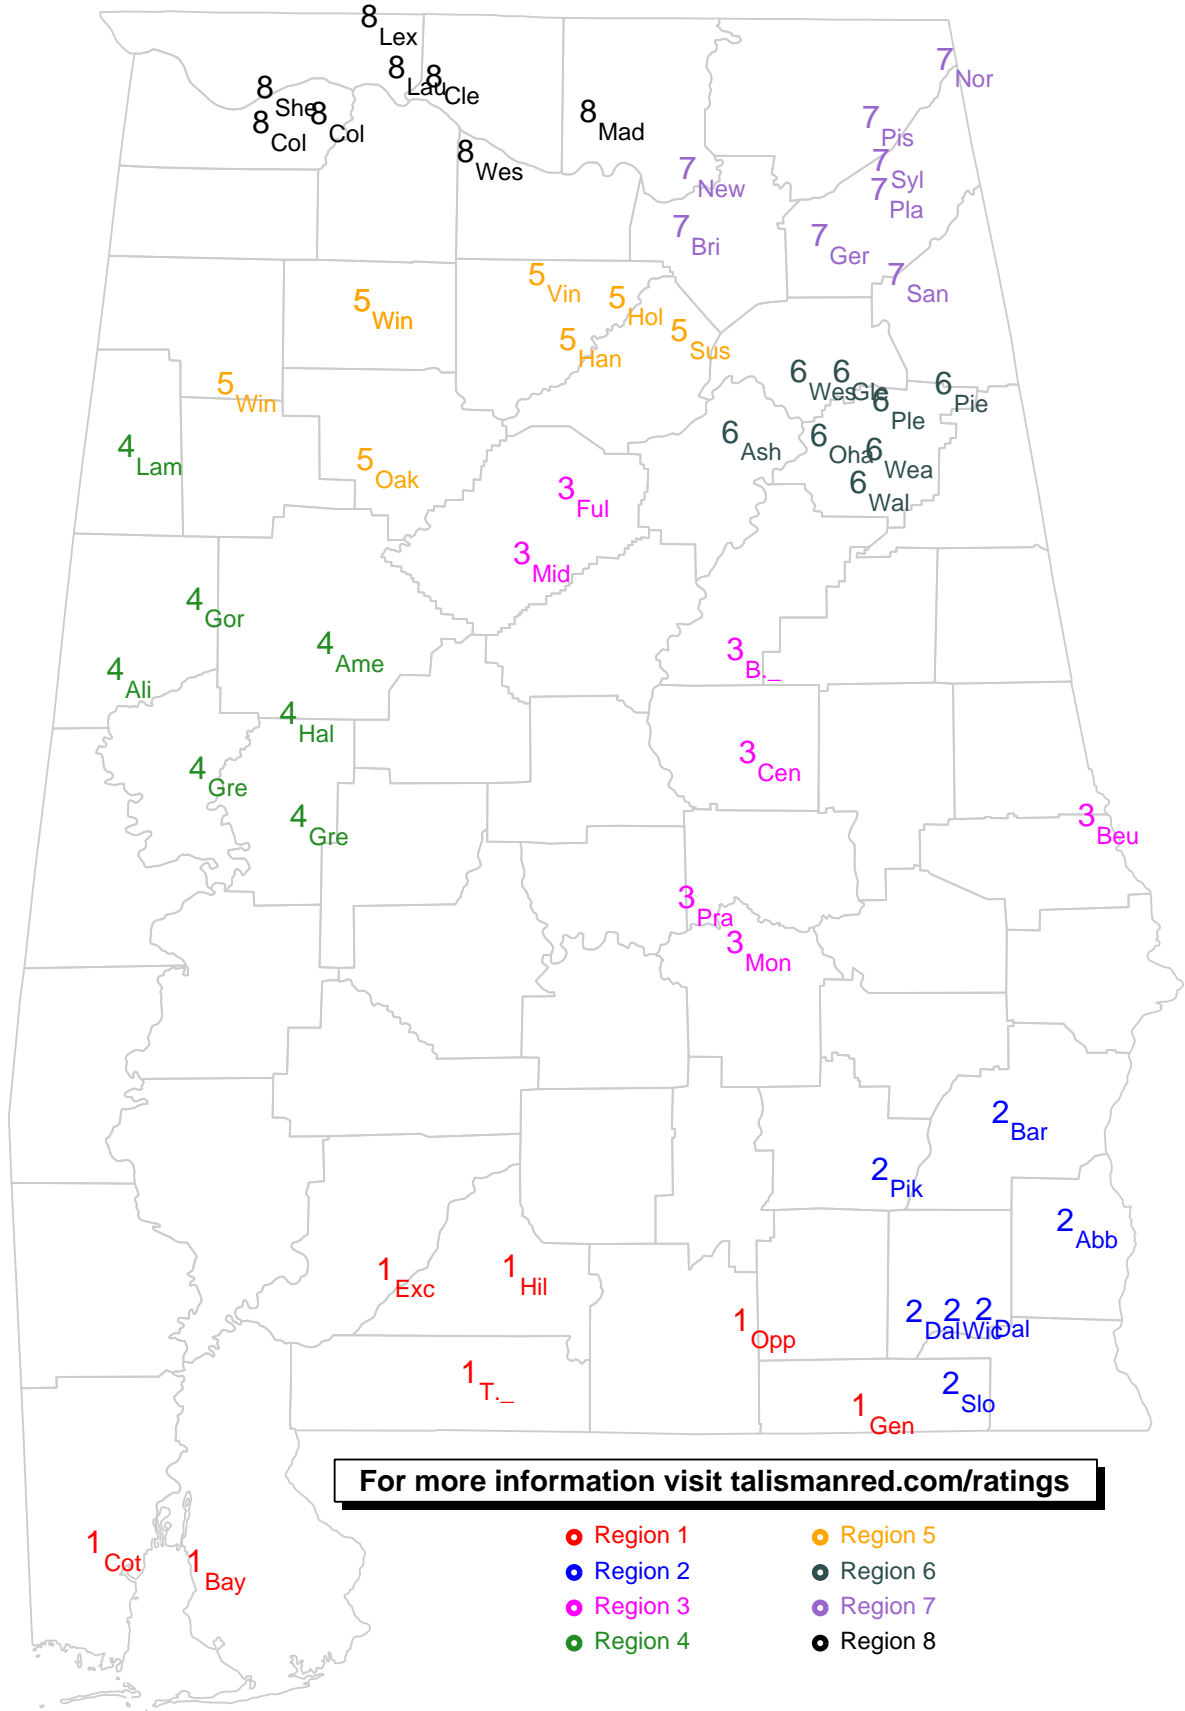

Class 3A Football (2014-16)

For more information visit talismanred.com/ratings

- Region 1
- Region 5
- Region 2
- Region 6
- Region 3
- Region 7
- Region 4
- Region 8