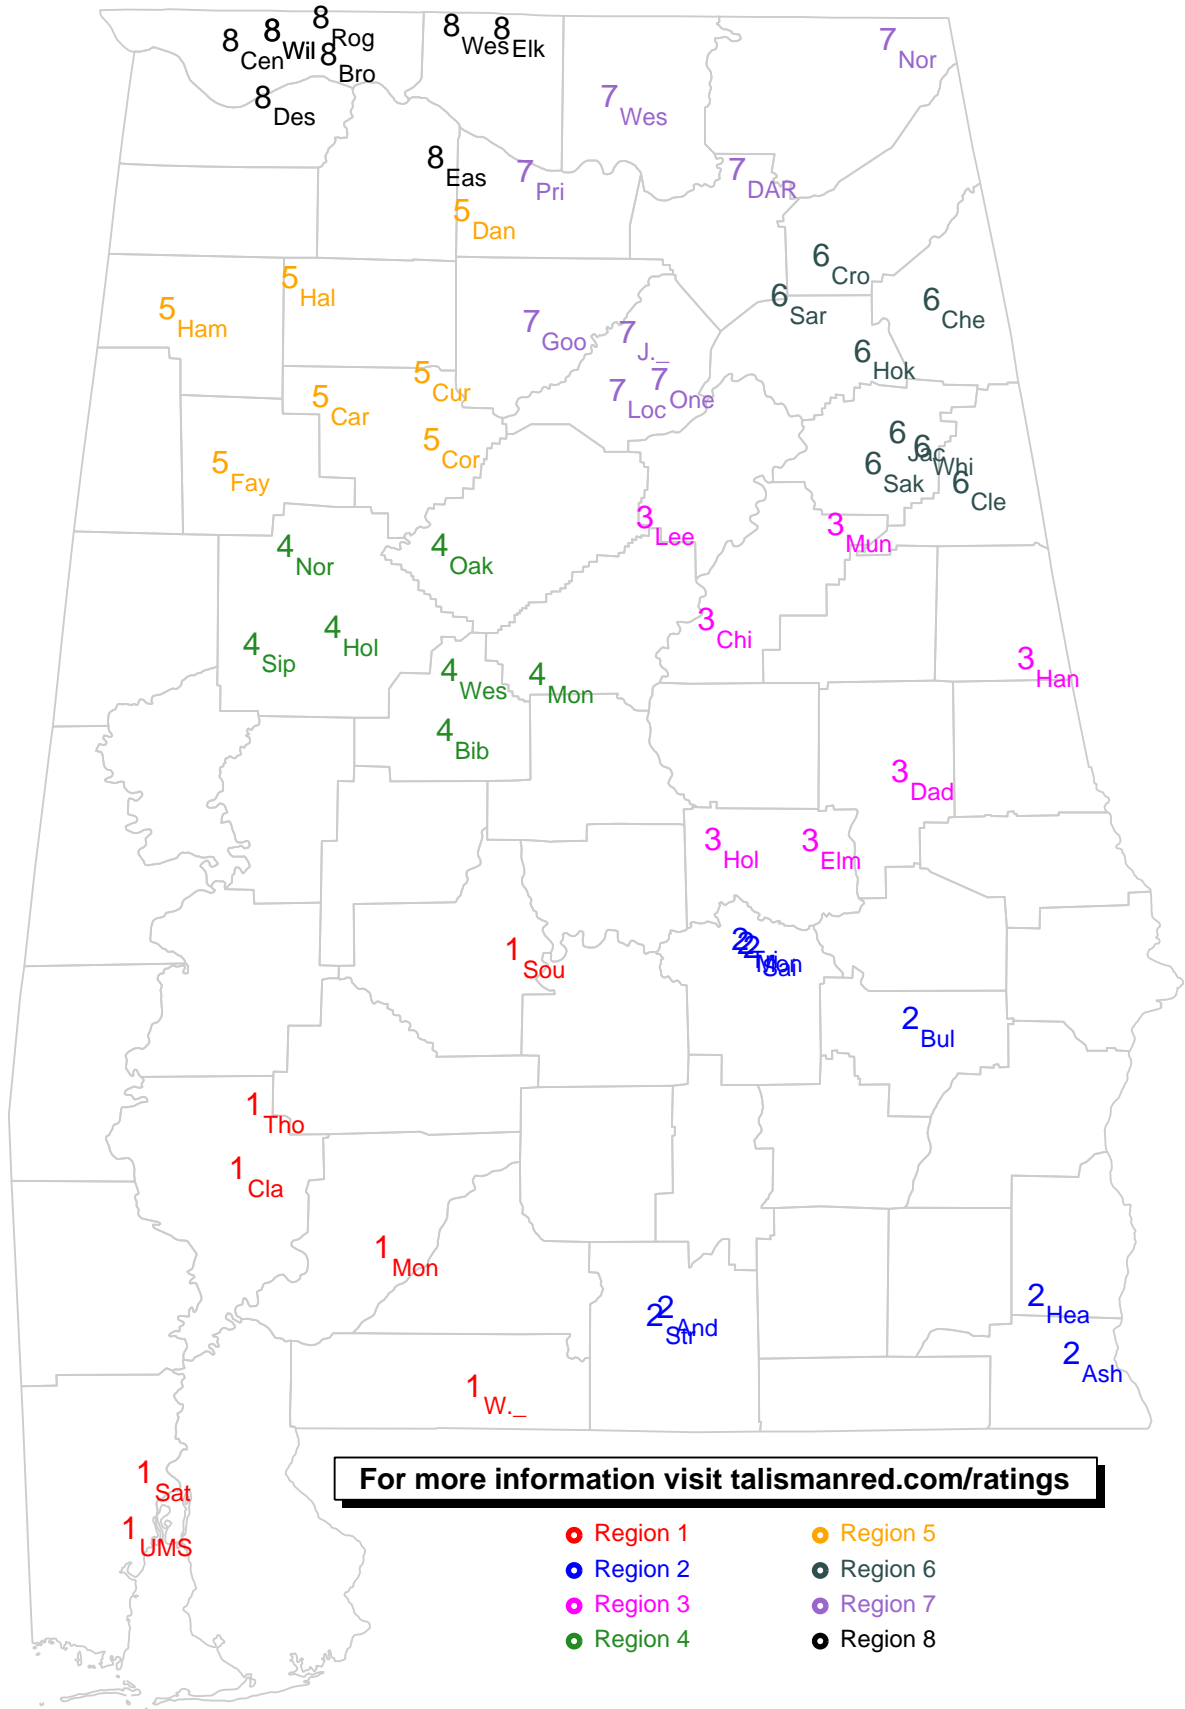

Class 4A Football (2014-16)

For more information visit talismanred.com/ratings

- Region 1
- Region 5
- Region 2
- Region 6
- Region 3
- Region 7
- Region 4
- Region 8