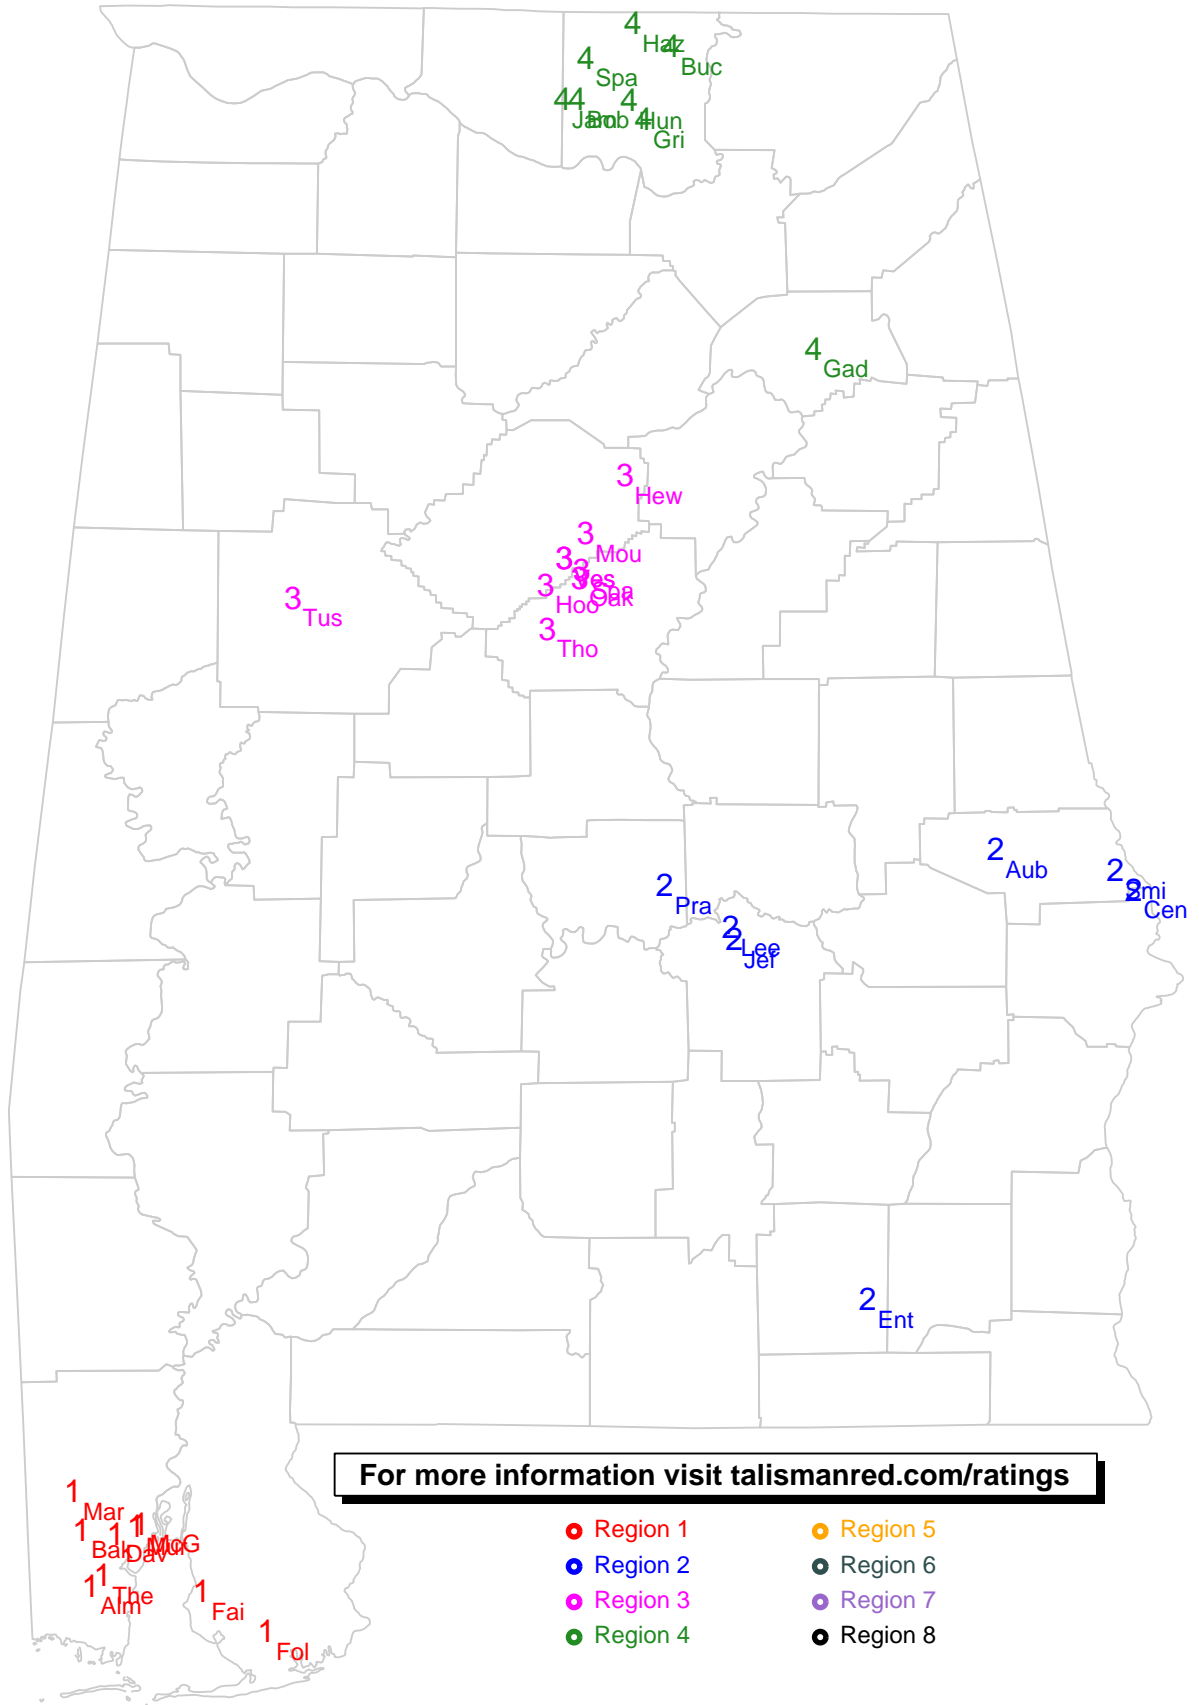

Class 7A Football (2014-16)

For more information visit talismanred.com/ratings