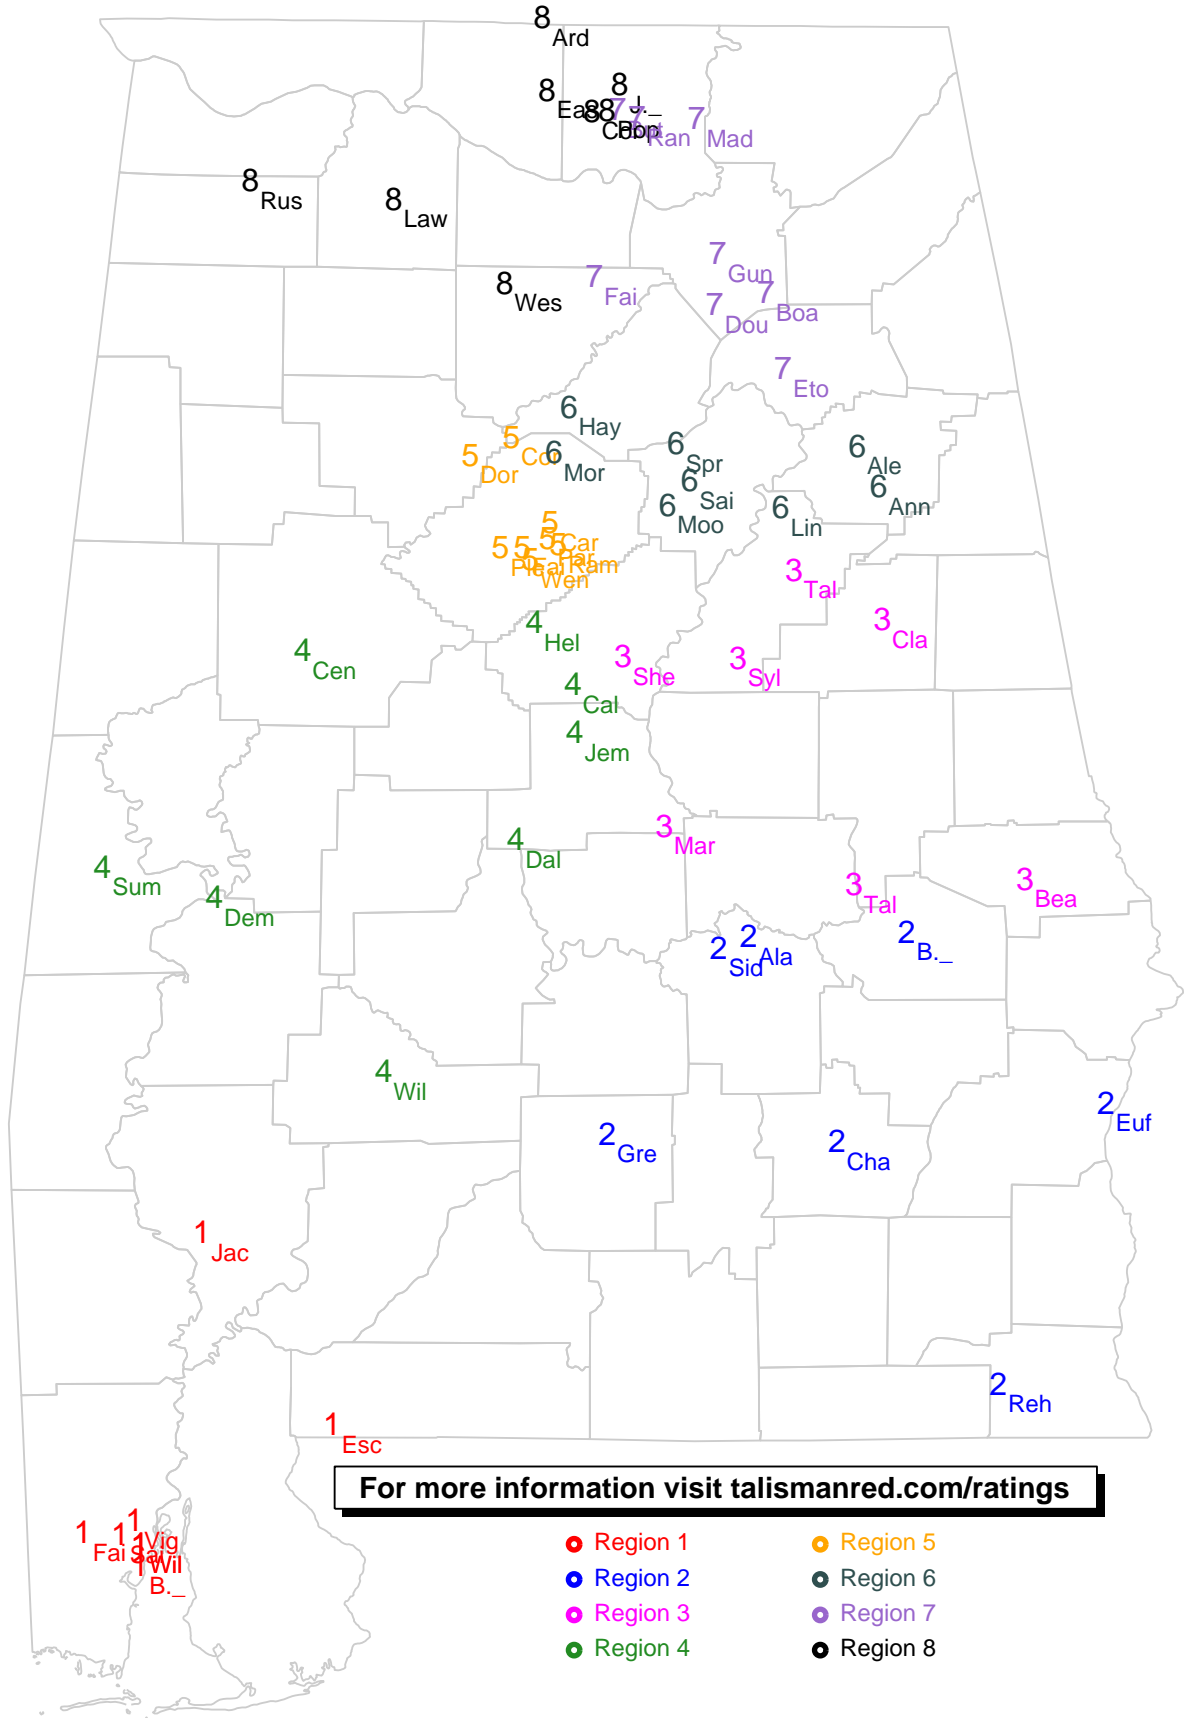

Class 5A Football (2014-16)