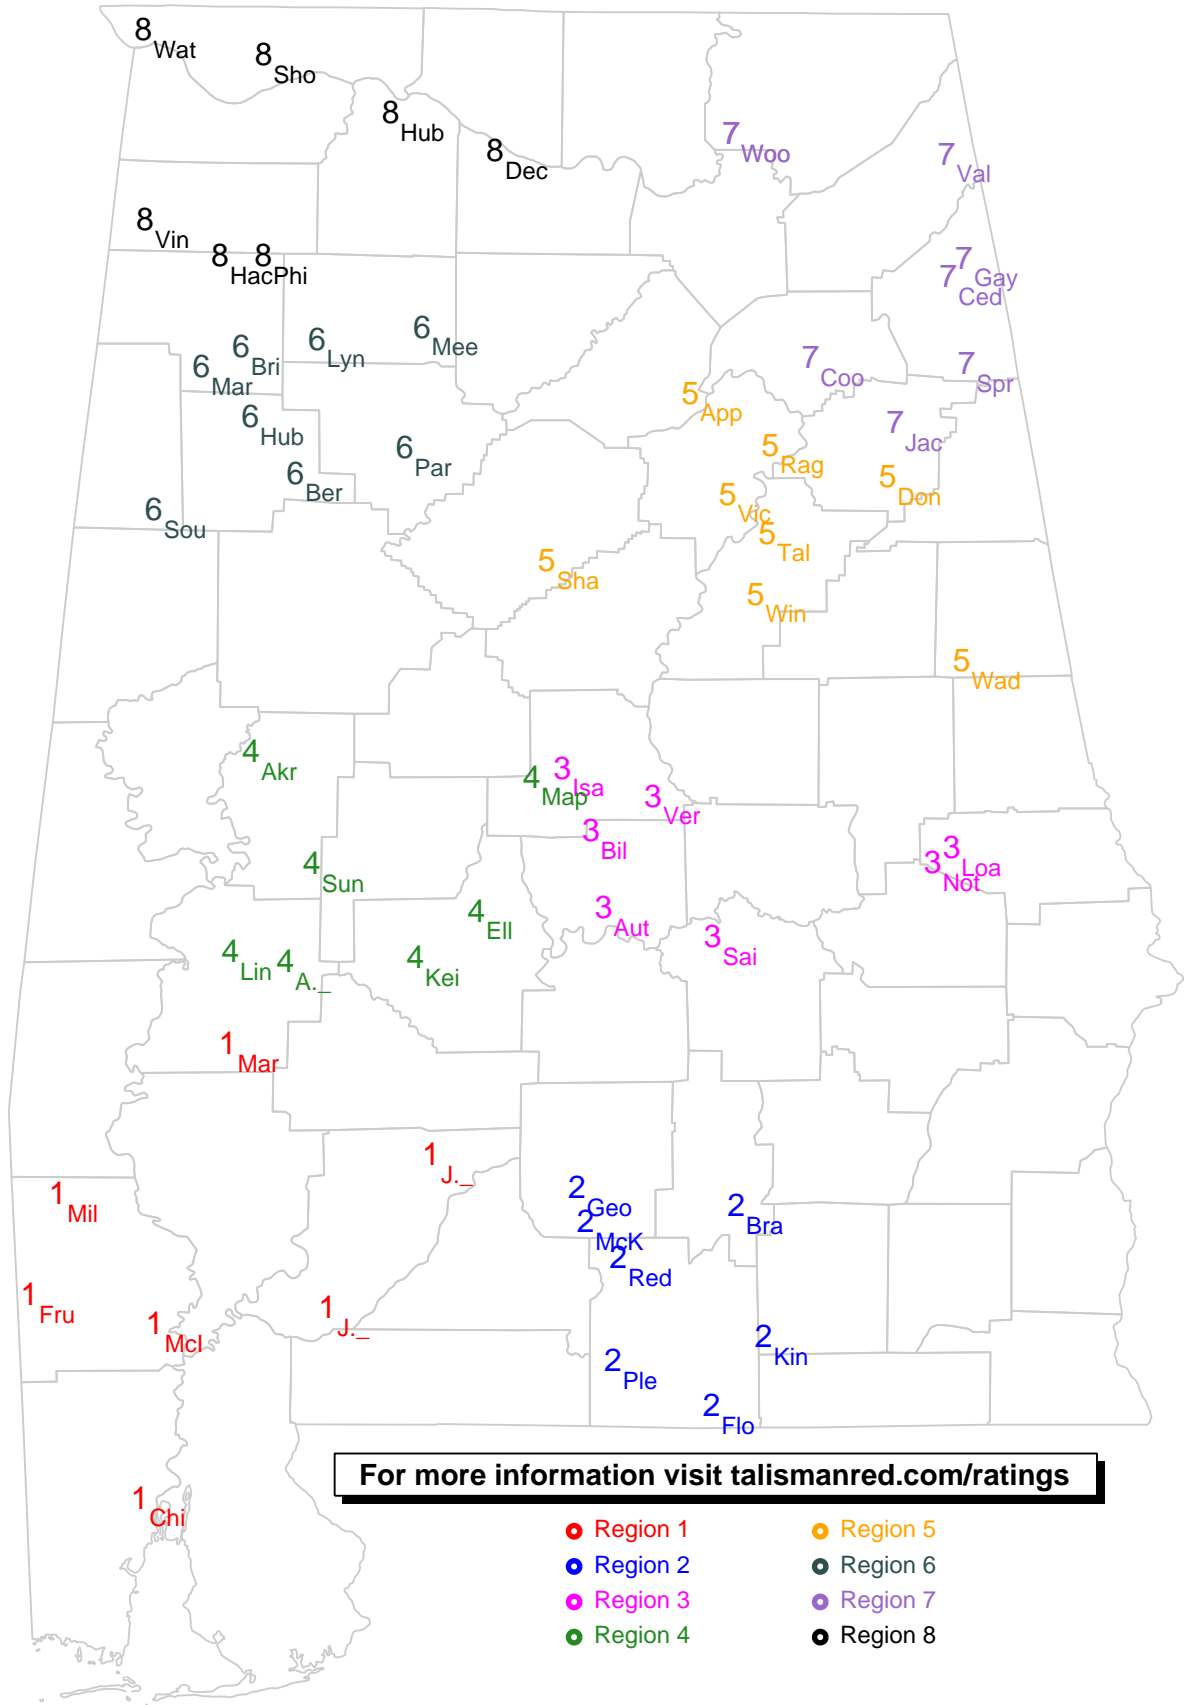

Class 1A Football (2014-16)

For more information visit talismanred.com/ratings

- Region 1
- Region 2
- Region 3
- Region 4
- Region 5
- Region 6
- Region 7
- Region 8