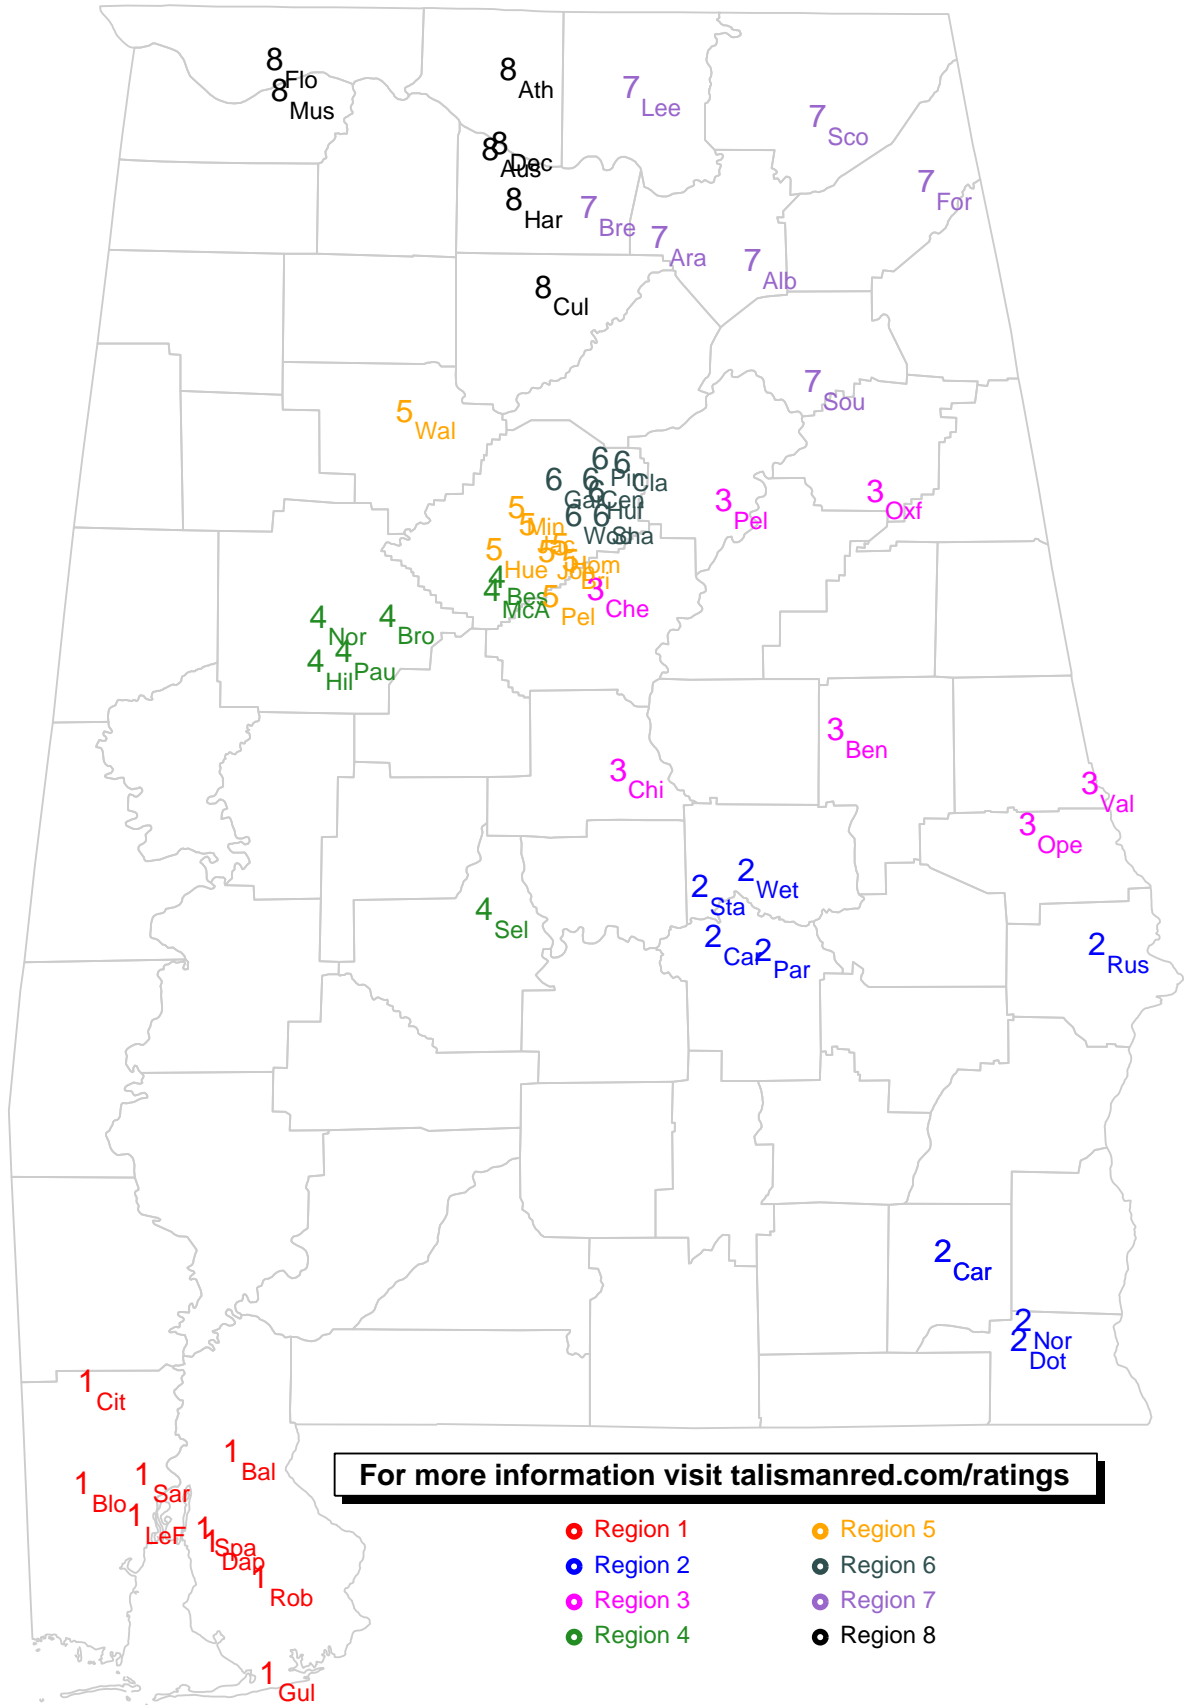

Class 6A Football (2014-16)

For more information visit talismanred.com/ratings

- Region 1
- Region 2
- Region 3
- Region 4
- Region 5
- Region 6
- Region 7
- Region 8