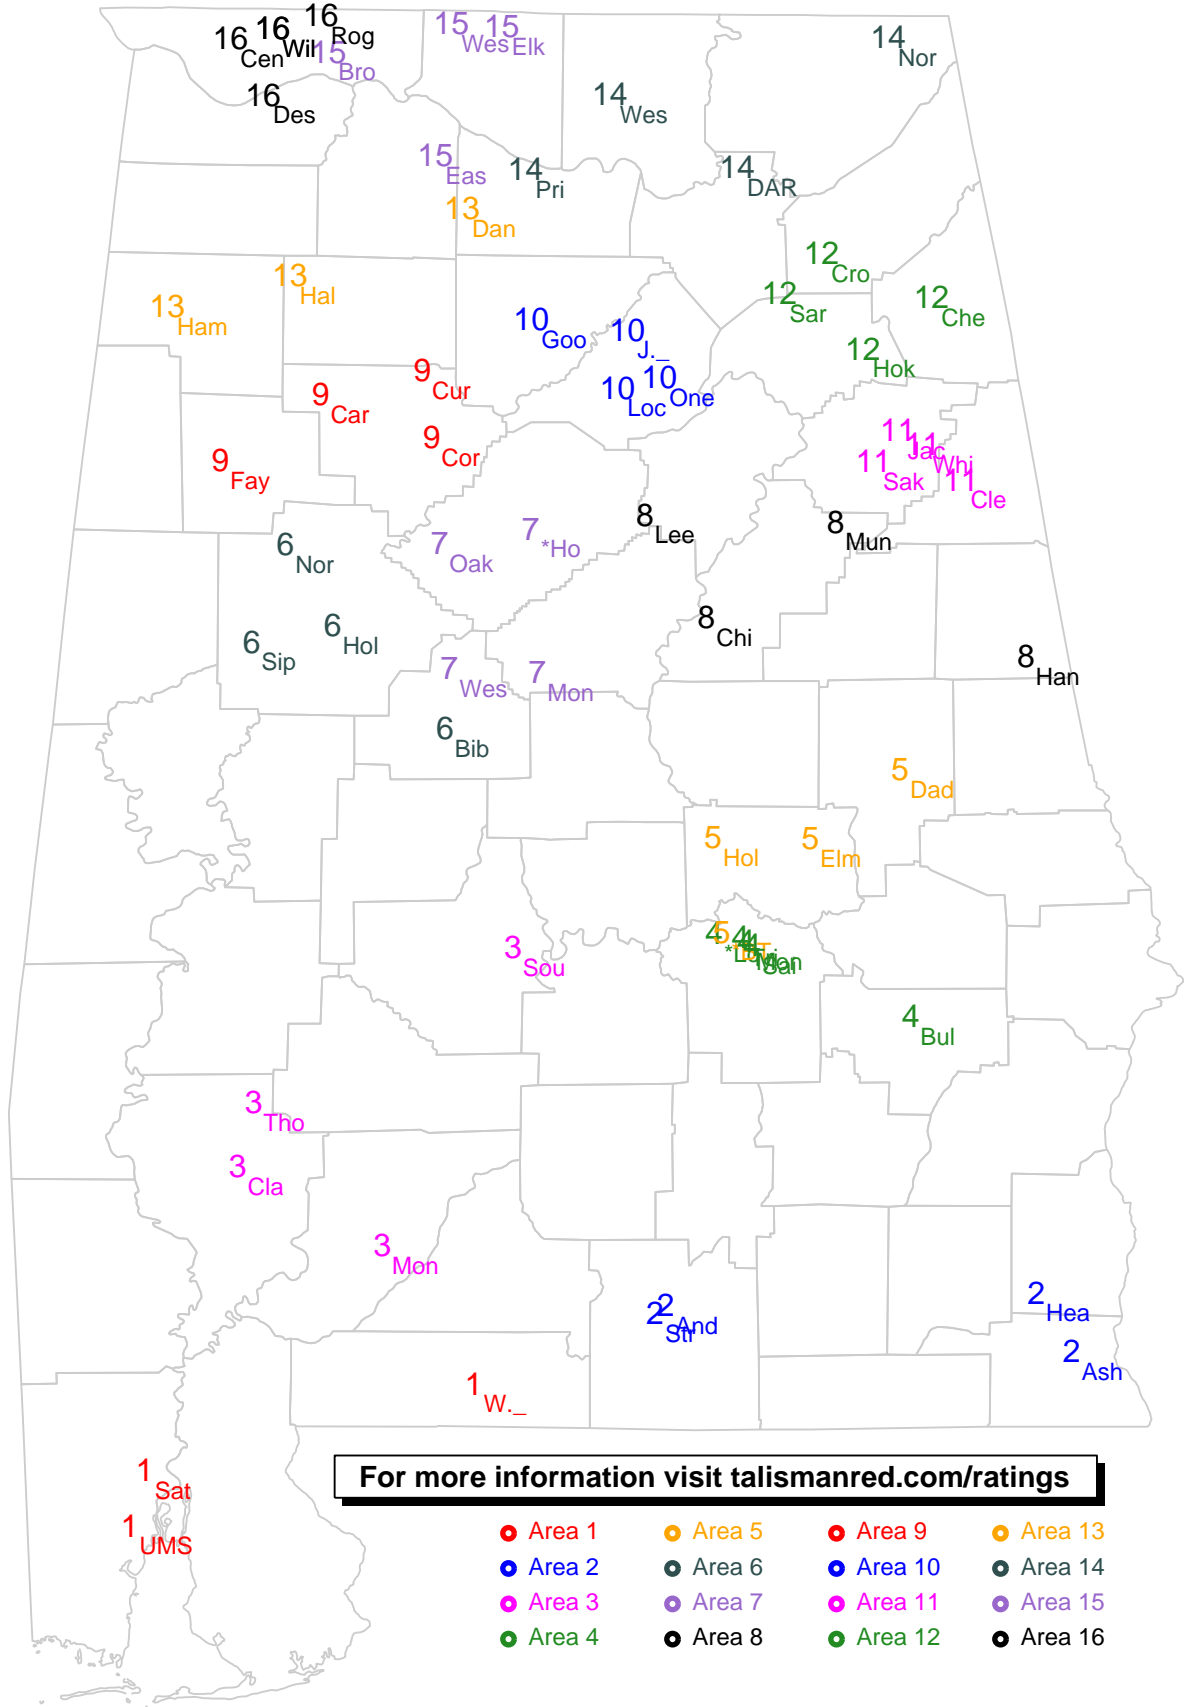

Class 4A Basketball (2014-16)