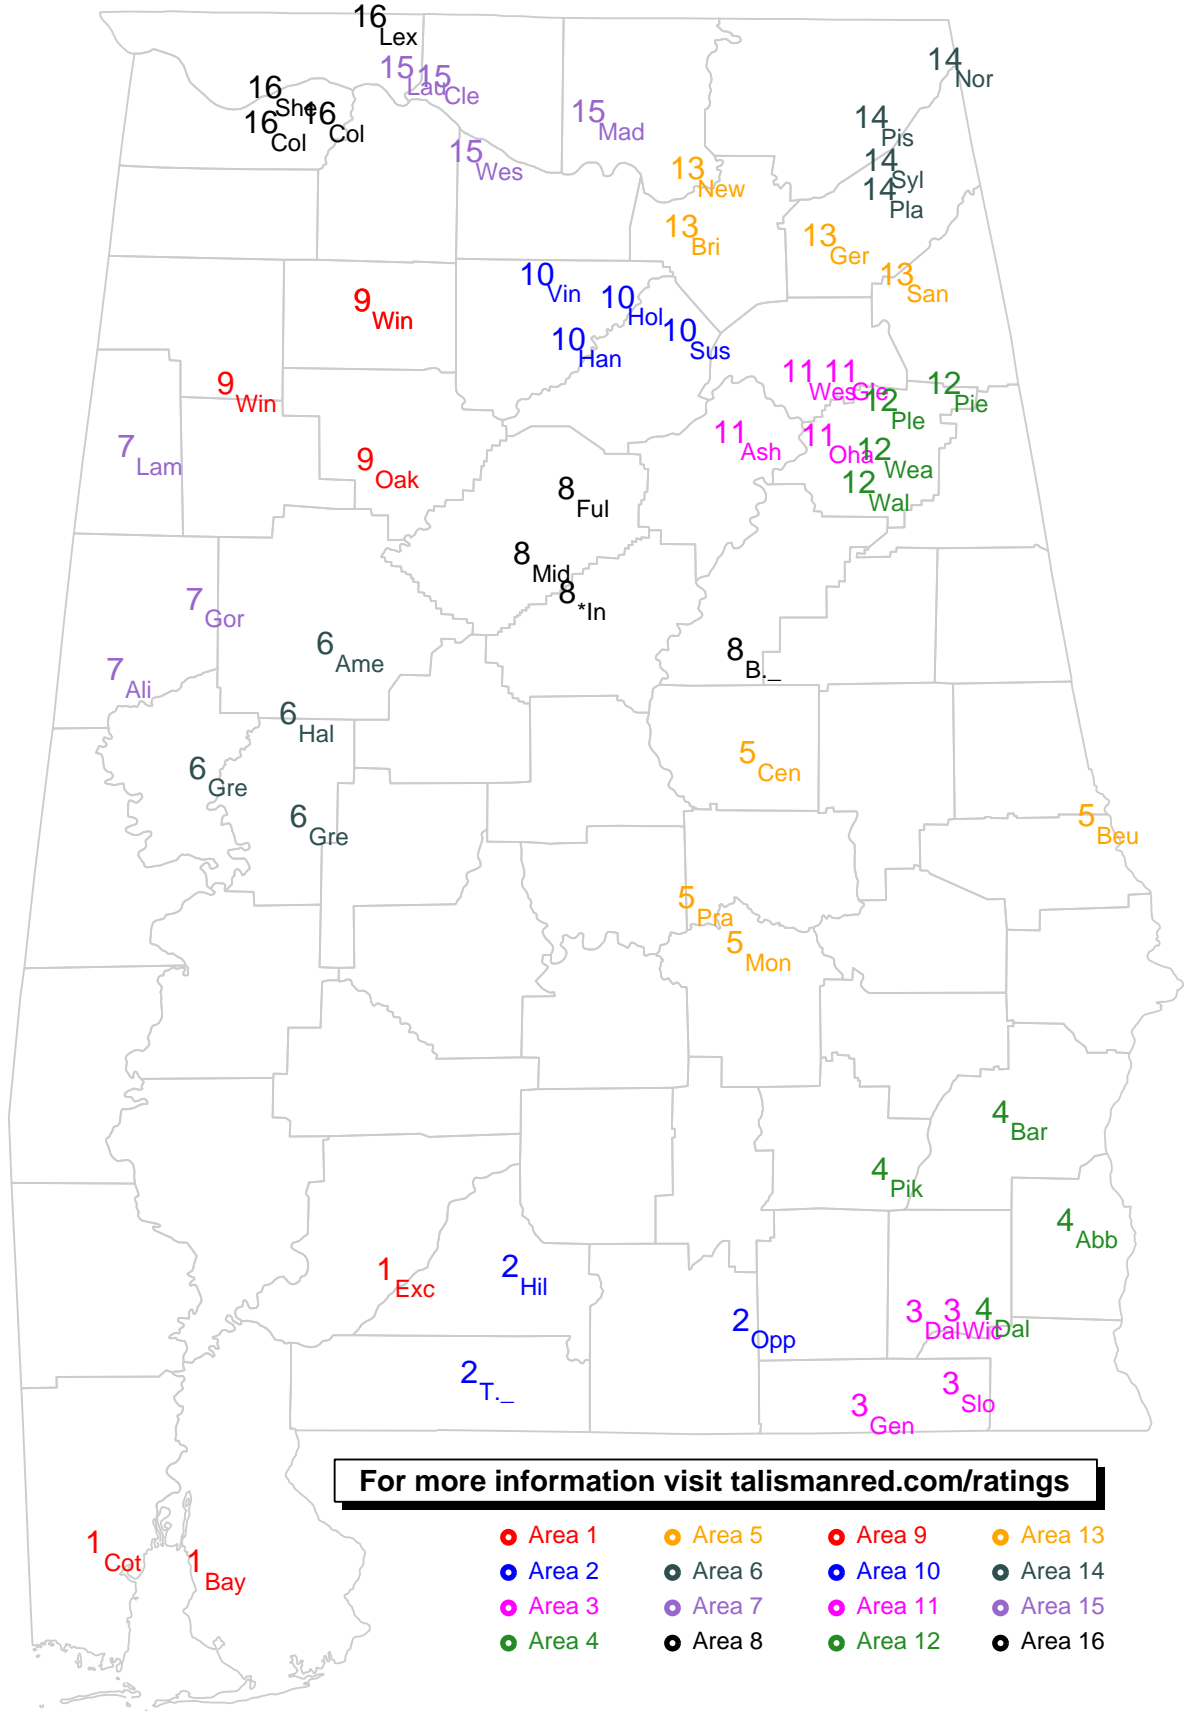

Class 3A Basketball (2014-16)

For more information visit talismanred.com/ratings

- Area 1
- Area 2
- Area 3
- Area 4
- Area 5
- Area 6
- Area 7
- Area 8
- Area 9
- Area 10
- Area 11
- Area 12
- Area 13
- Area 14
- Area 15
- Area 16