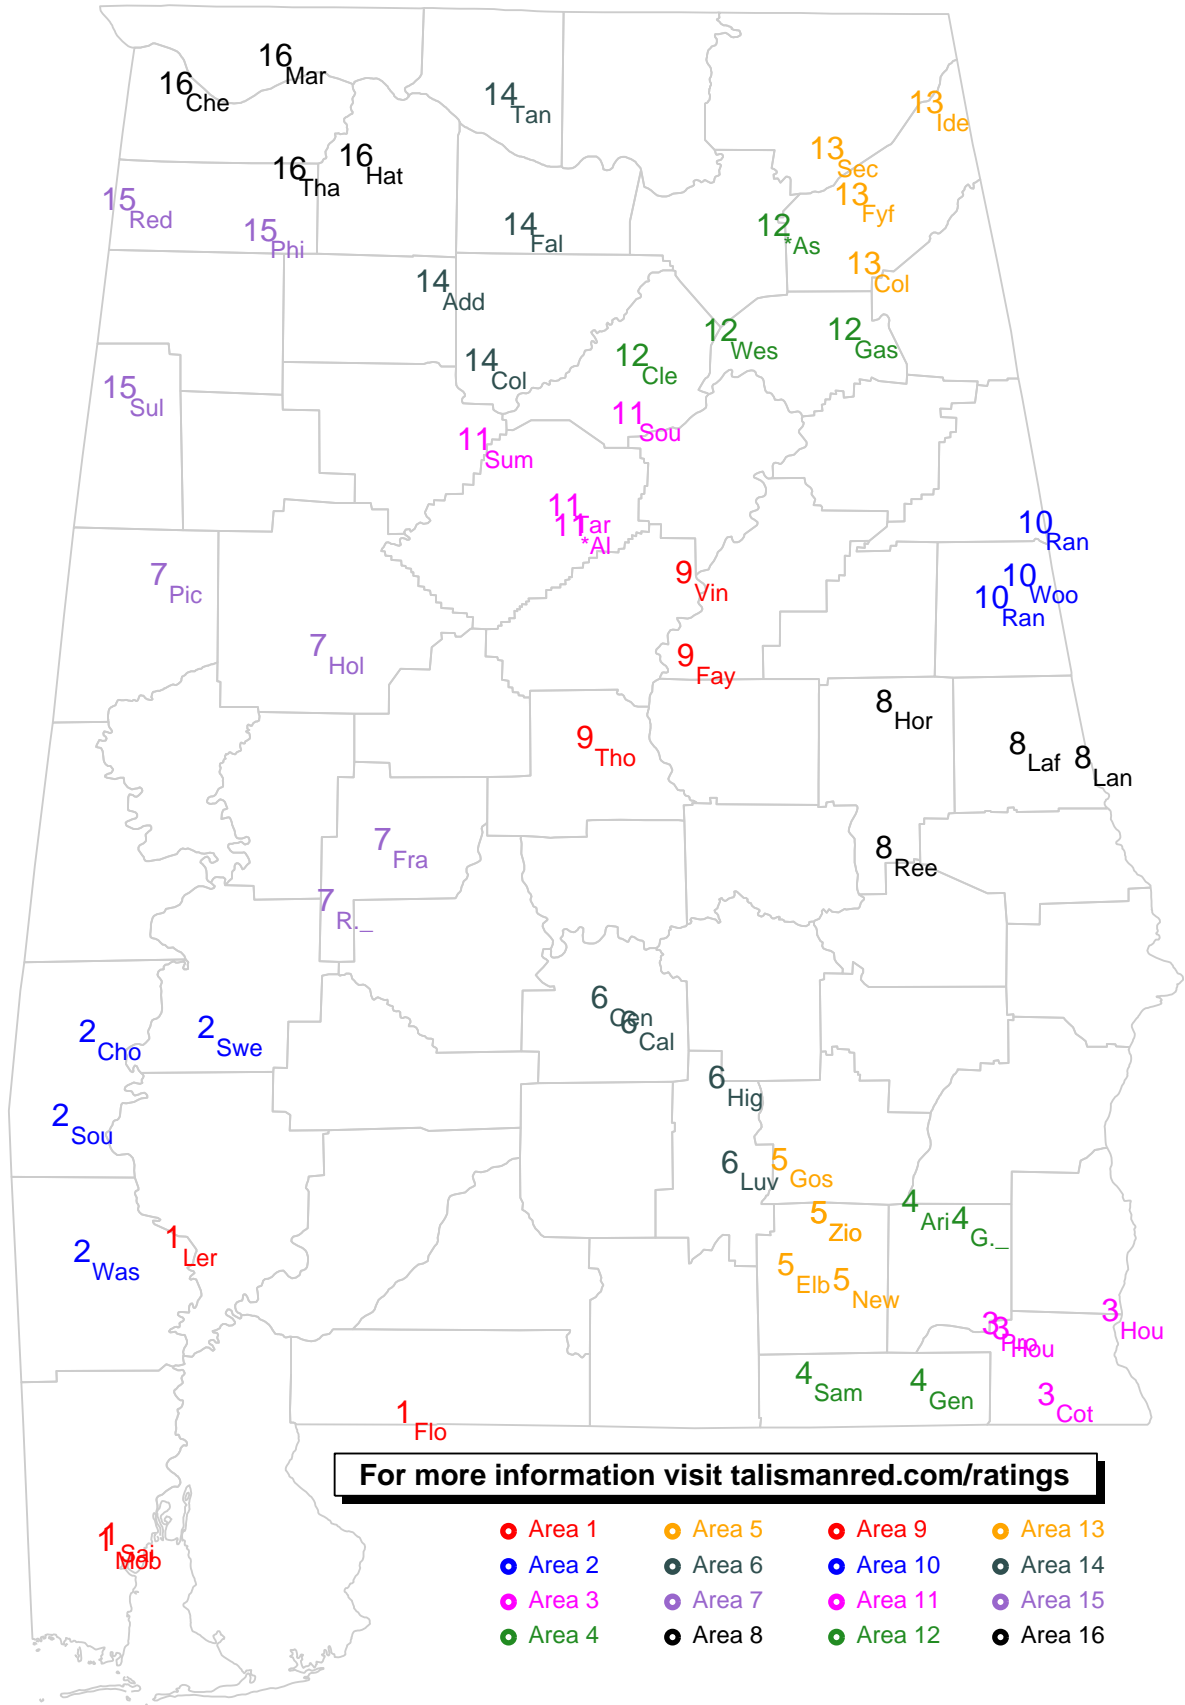

Class 2A Basketball (2014-16)

For more information visit talismanred.com/ratings

- Area 1
- Area 2
- Area 3
- Area 4
- Area 5
- Area 6
- Area 7
- Area 8
- Area 9
- Area 10
- Area 11
- Area 12
- Area 13
- Area 14
- Area 15
- Area 16