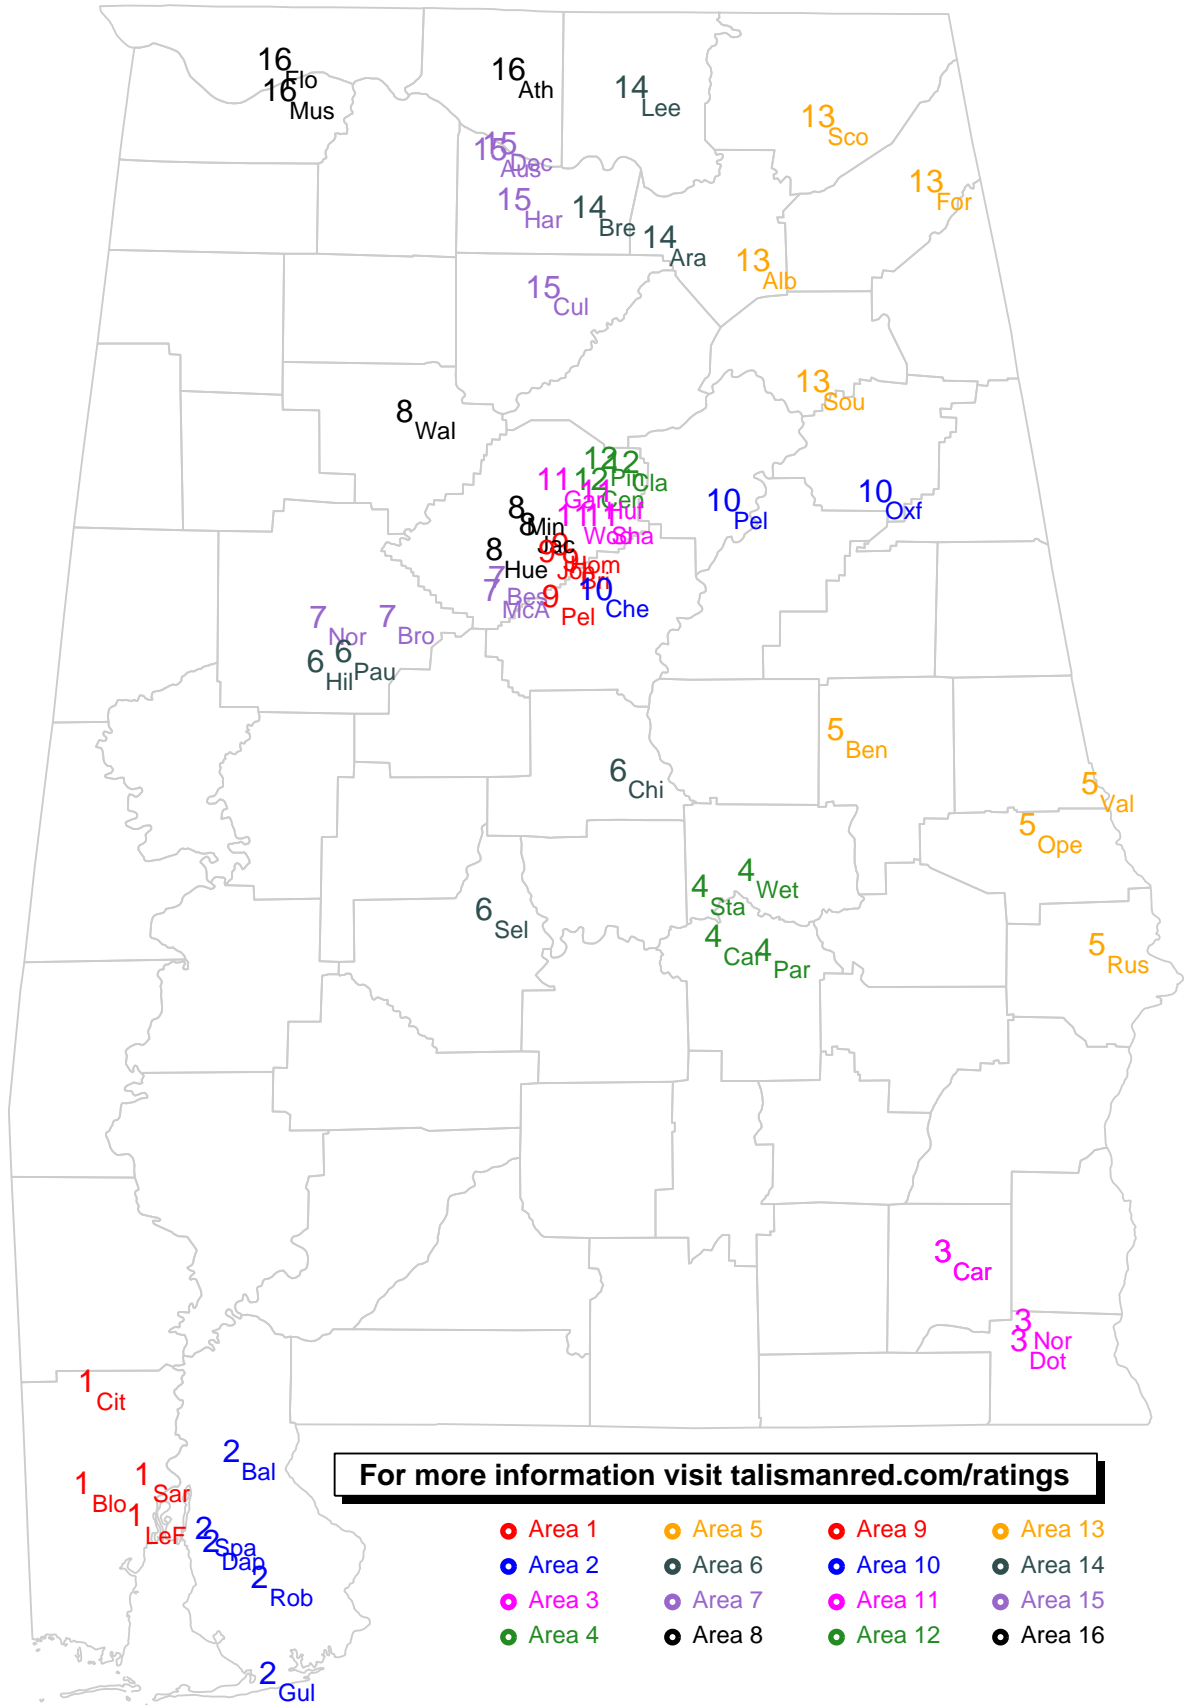

Chelsea
Oxford
Pell City

Area 11

Gardendale
Huffman
Shades Valley
Woodlawn

Area 12

Center Point
Clay Chalkville
Pinson Valley

Area 13

Albertville
Southside Gadsden
Scottsboro
Fort Payne

Area 14

For more information visit talismanred.com/ratings

- | | | | |
|----------|----------|-----------|-----------|
| ● Area 1 | ● Area 5 | ● Area 9 | ● Area 13 |
| ● Area 2 | ● Area 6 | ● Area 10 | ● Area 14 |
| ● Area 3 | ● Area 7 | ● Area 11 | ● Area 15 |
| ● Area 4 | ● Area 8 | ● Area 12 | ● Area 16 |

*Brewbaker Tech
Alabama Chr.
Greenville
Sidney Lanier

Area 5

B. T. Washington
Beauregard
Marbury
Tallassee

Area 6

Dallas Co.
Demopolis
Sumter Central
Wilcox Central

Area 7

Calera
Central Tuscaloosa
Helena
Jemison

Area 12

Alexandria
Anniston
Lincoln
Saint Clair Co.

Area 13

Boaz
Douglas
Etowah
Guntersville

Area 14

Fairview
Lawrence Co.
Russellville
West Point

Area 15

Butler
J. O. Johnson
Madison Co.
Randolph