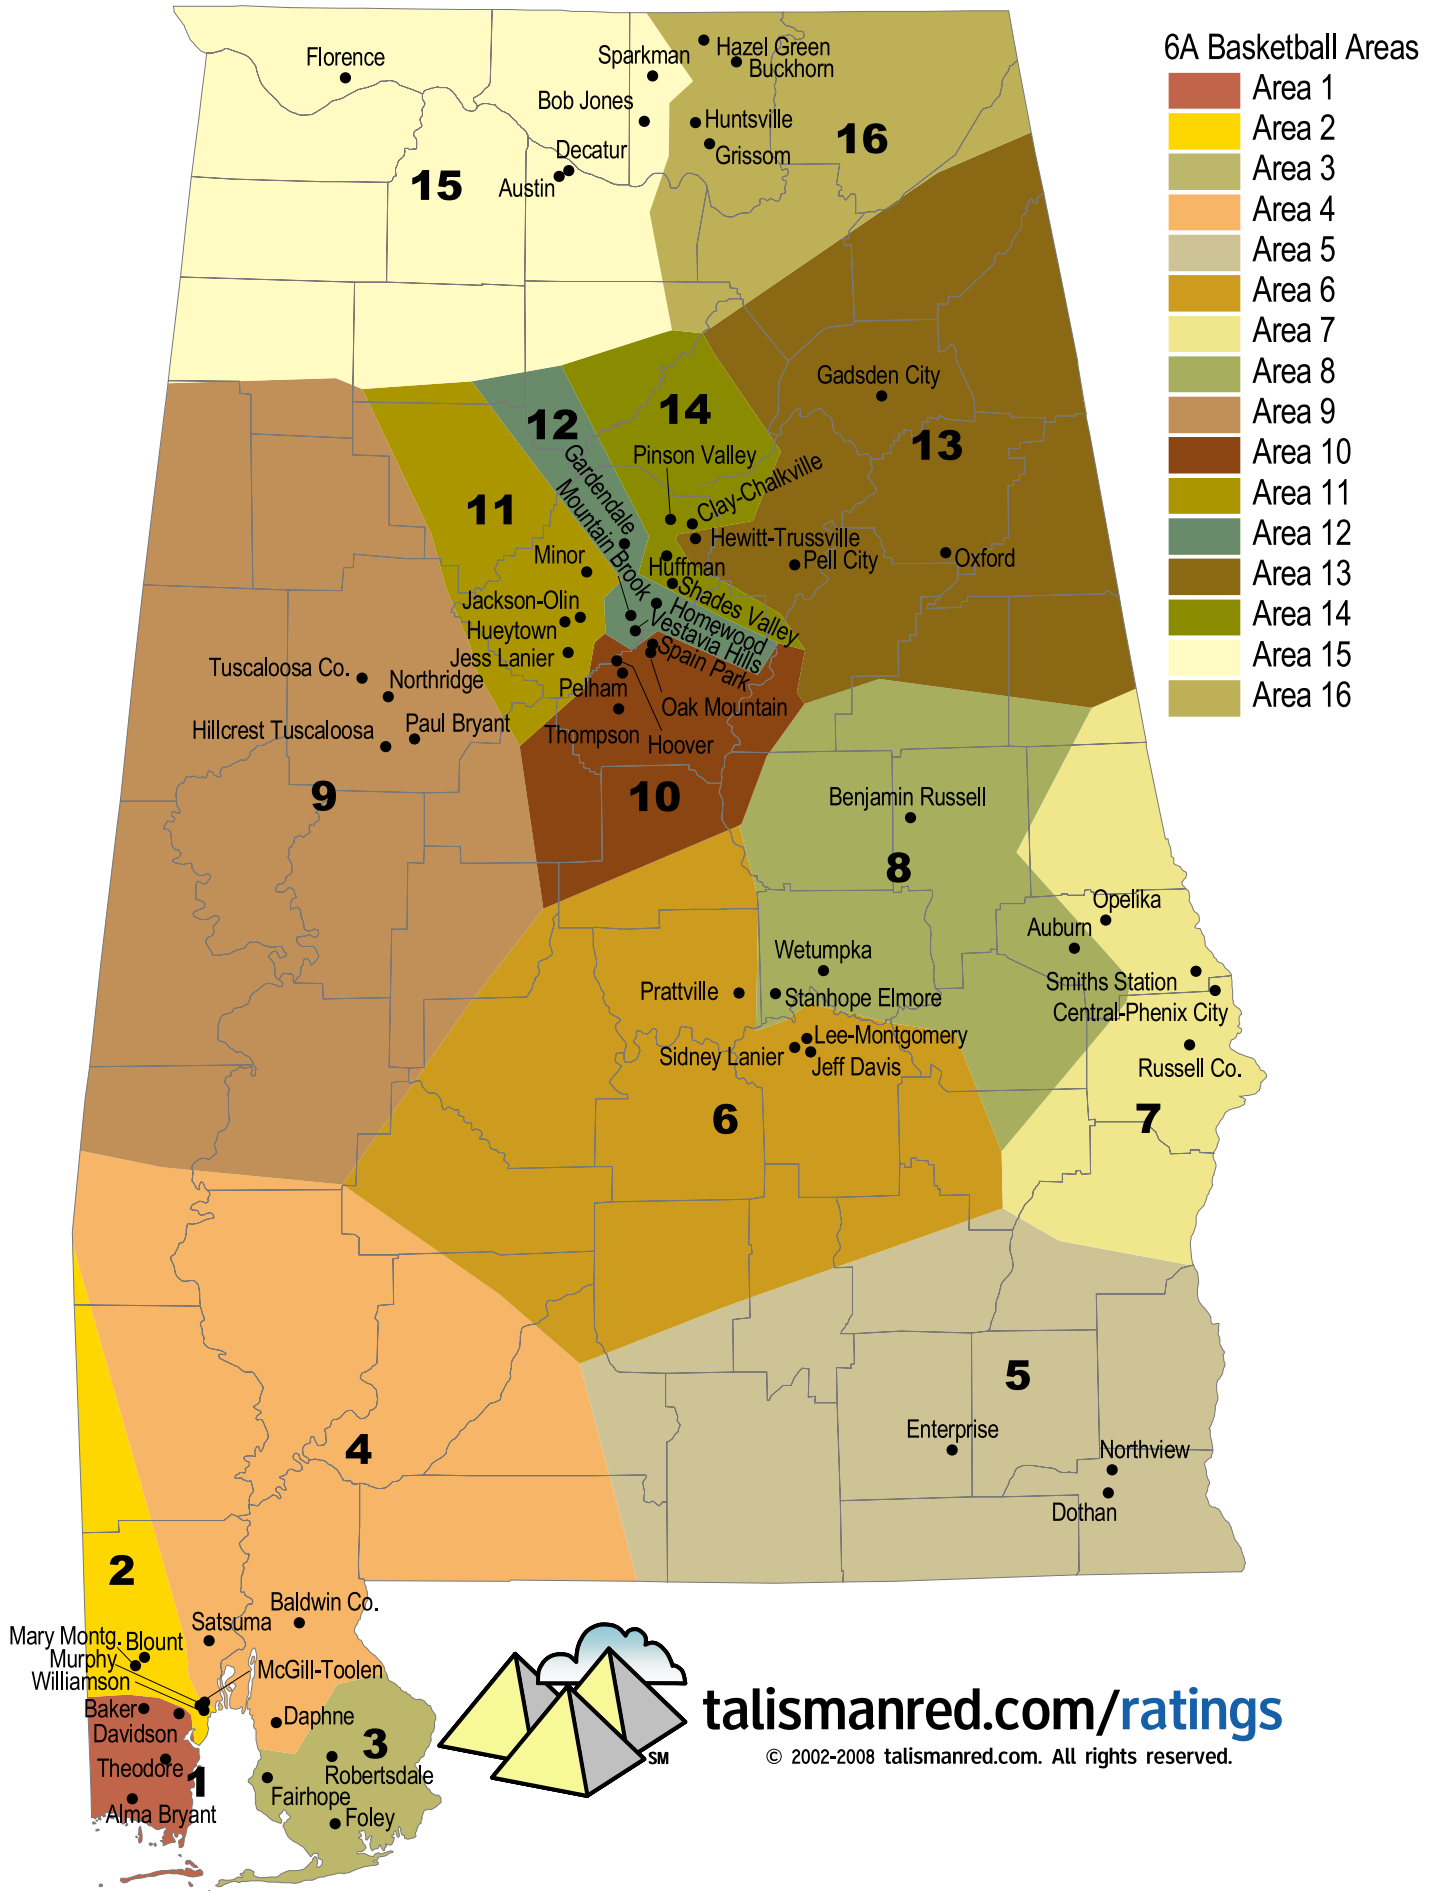

2008 Class 6A Basketball

talismanred.com/ratings

© 2002-2008 talismanred.com. All rights reserved.

2008-2010 ALABAMA HIGH SCHOOL BASKETBALL ALIGNMENT -- CLASS 6A

Area 1

Alma Bryant
Baker
Davidson
Theodore

Area 2

Blount
Mary Montgomery
Murphy
Williamson

Area 3

Fairhope
Foley
Robertsdale

Area 4

Baldwin Co.
Daphne
McGill-Toolen
Satsuma

Area 5

Dothan
Enterprise
Northview

Area 6

Area 10

Hoover
Oak Mountain
Pelham
Spain Park
Thompson

Area 11

Hueytown
Jackson-Olin
Jess Lanier
Minor

Area 12

Gardendale
Homewood
Mountain Brook
Vestavia Hills

Area 13

Gadsden City
Hewitt-Trussville
Oxford
Pell City

Area 14

Clay Chalkville
Huffman
Pinson Valley
Shades Valley

Area 15

Austin
Bob Jones
Decatur
Florence
Sparkman

Area 16

Buckhorn
Grissom
Hazel Green
Huntsville