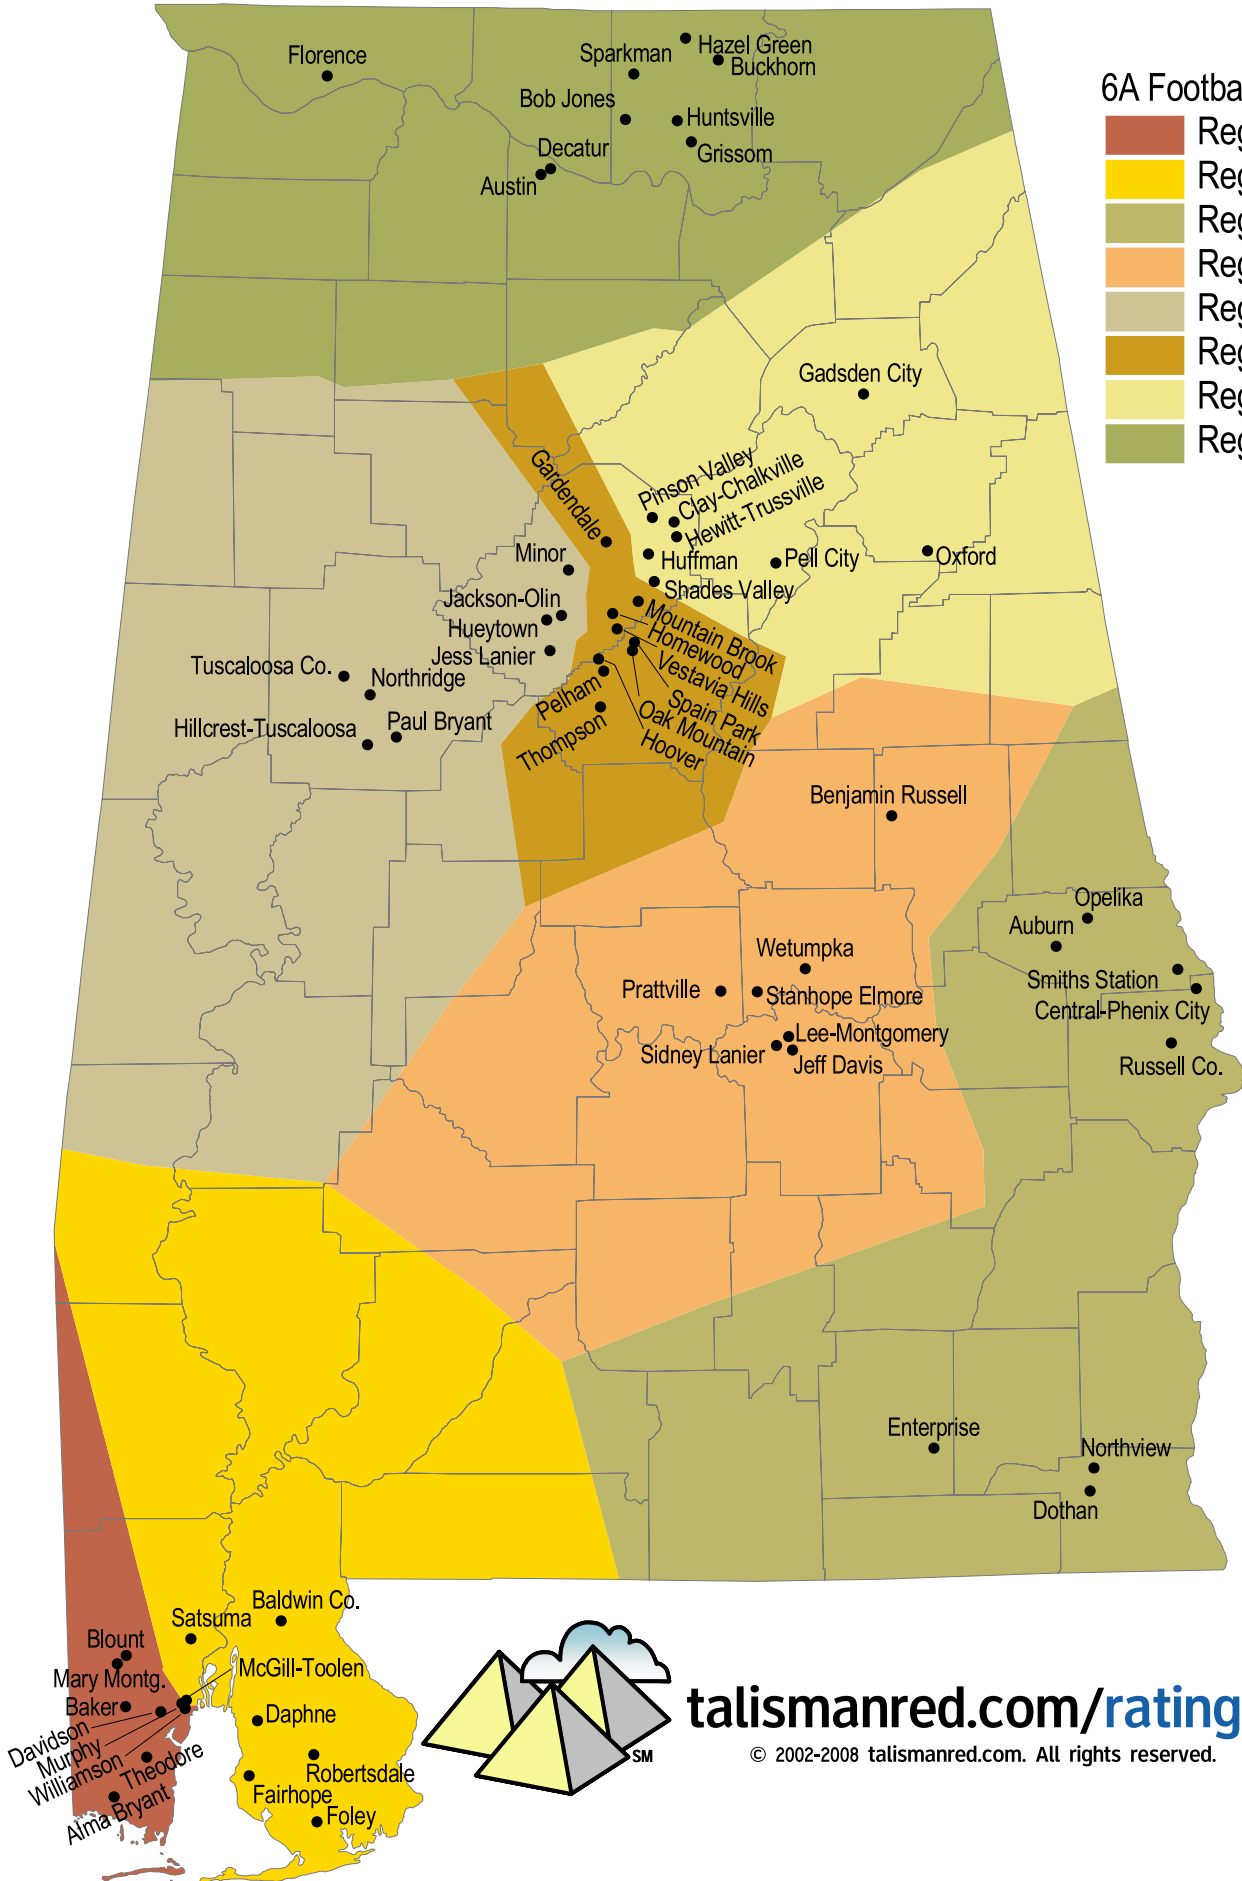

2008 Class 6A Football

6A Football Regions

- Region 1
- Region 2
- Region 3
- Region 4
- Region 5
- Region 6
- Region 7
- Region 8

talismanred.com/ratings

© 2002-2008 talismanred.com. All rights reserved.

2008-2009 ALABAMA HIGH SCHOOL FOOTBALL ALIGNMENT -- CLASS 6A

Region 1

Alma Bryant
Baker
Blount
Davidson
Mary Montgomery
Murphy
Theodore
Williamson

Region 2

Baldwin Co.
Daphne
Fairhope
Foley
McGill-Toolen
Robertsdale
Satsuma

Region 3

Auburn
Central Phenix City
Dothan
Enterprise
Northview
Opelika
Russell Co.
Smiths Station

Region 4

Benjamin Russell
Jeff Davis
Lee Montgomery
Prattville
Sidney Lanier
Stanhope Elmore
Wetumpka

Region 5

Region 7

Clay Chalkville
Gadsden City
Hewitt-Trussville
Huffman
Oxford
Pell City
Pinson Valley
Shades Valley

Region 8

Austin
Bob Jones
Buckhorn
Decatur
Florence
Grissom
Hazel Green
Huntsville
Sparkman