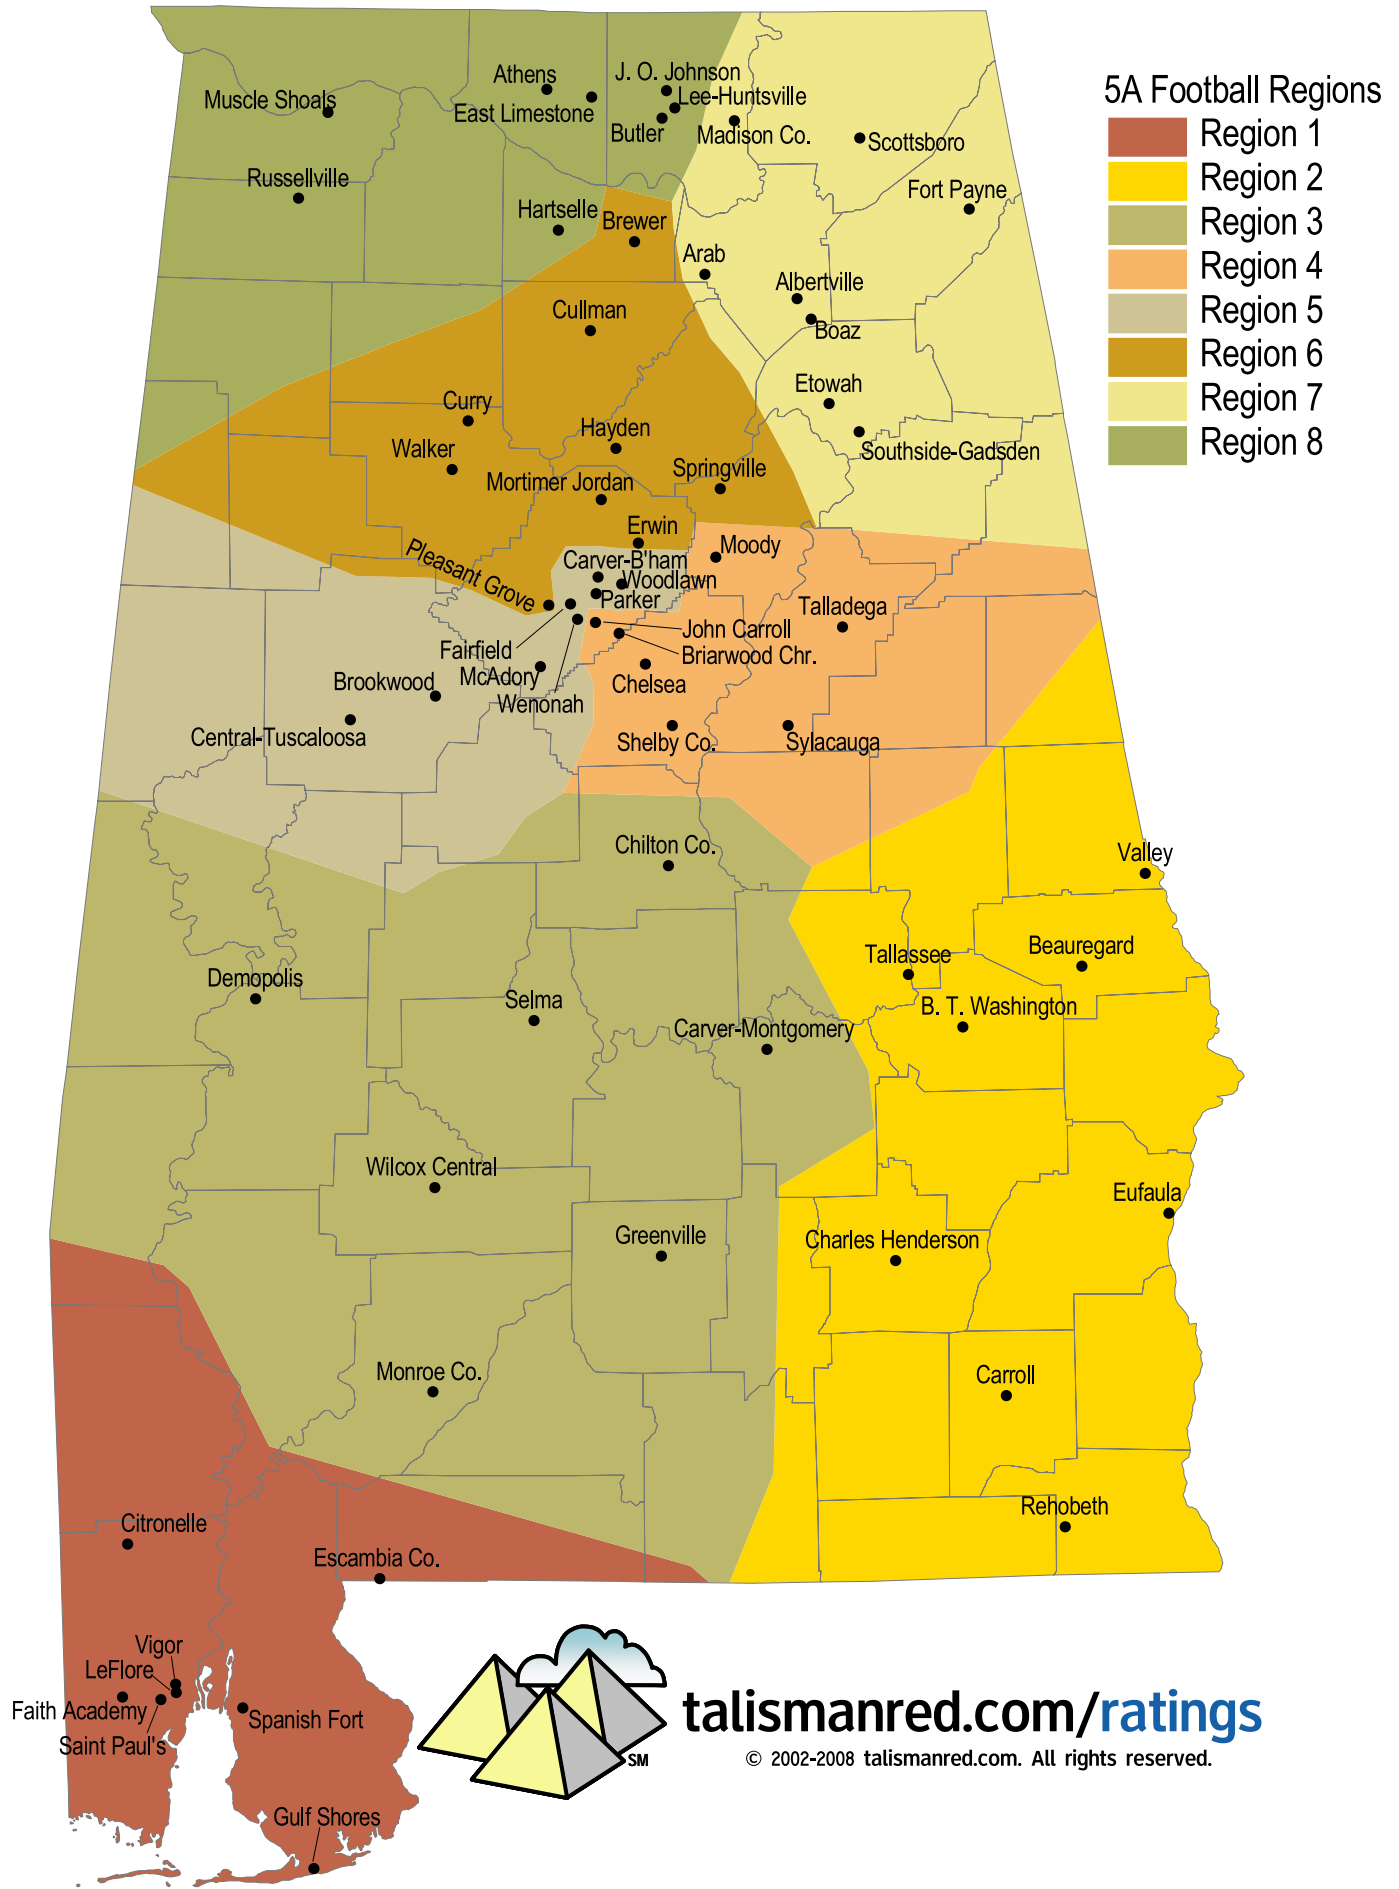

2008 Class 5A Football

talismanred.com/ratings

© 2002-2008 talismanred.com. All rights reserved.

2008-2009 ALABAMA HIGH SCHOOL FOOTBALL ALIGNMENT -- CLASS 5A

Region 1

Citronelle
Escambia Co.
Faith Academy
Gulf Shores
LeFlore
Saint Pauls Episcopal
Spanish Fort
Vigor

Region 2

B. T. Washington
Beauregard
Carroll
Charles Henderson
Eufaula
Rehobeth
Tallassee
Valley

Region 3

Carver Montgomery
Chilton Co.
Demopolis
Greenville
Monroe Co.
Selma
Wilcox Central

Region 4

Briarwood Chr.
Chelsea
John Carroll
Moody
Shelby Co.
Sylacauga
Talladega

Region 5

Brookwood
Carver Birmingham
Central Tuscaloosa
Fairfield
McAdory
Parker
Wenonah
Woodlawn

Region 6

Brewer
Cullman
Curry
Erwin
Hayden
Mortimer Jordan
Pleasant Grove
Springville
Walker

Region 7

Albertville
Arab
Boaz
Etowah
Fort Payne
Madison Co.
Scottsboro
Southside Gadsden

Region 8

Athens
Butler
East Limestone
Hartselle
J. O. Johnson
Lee Huntsville
Muscle Shoals
Russellville