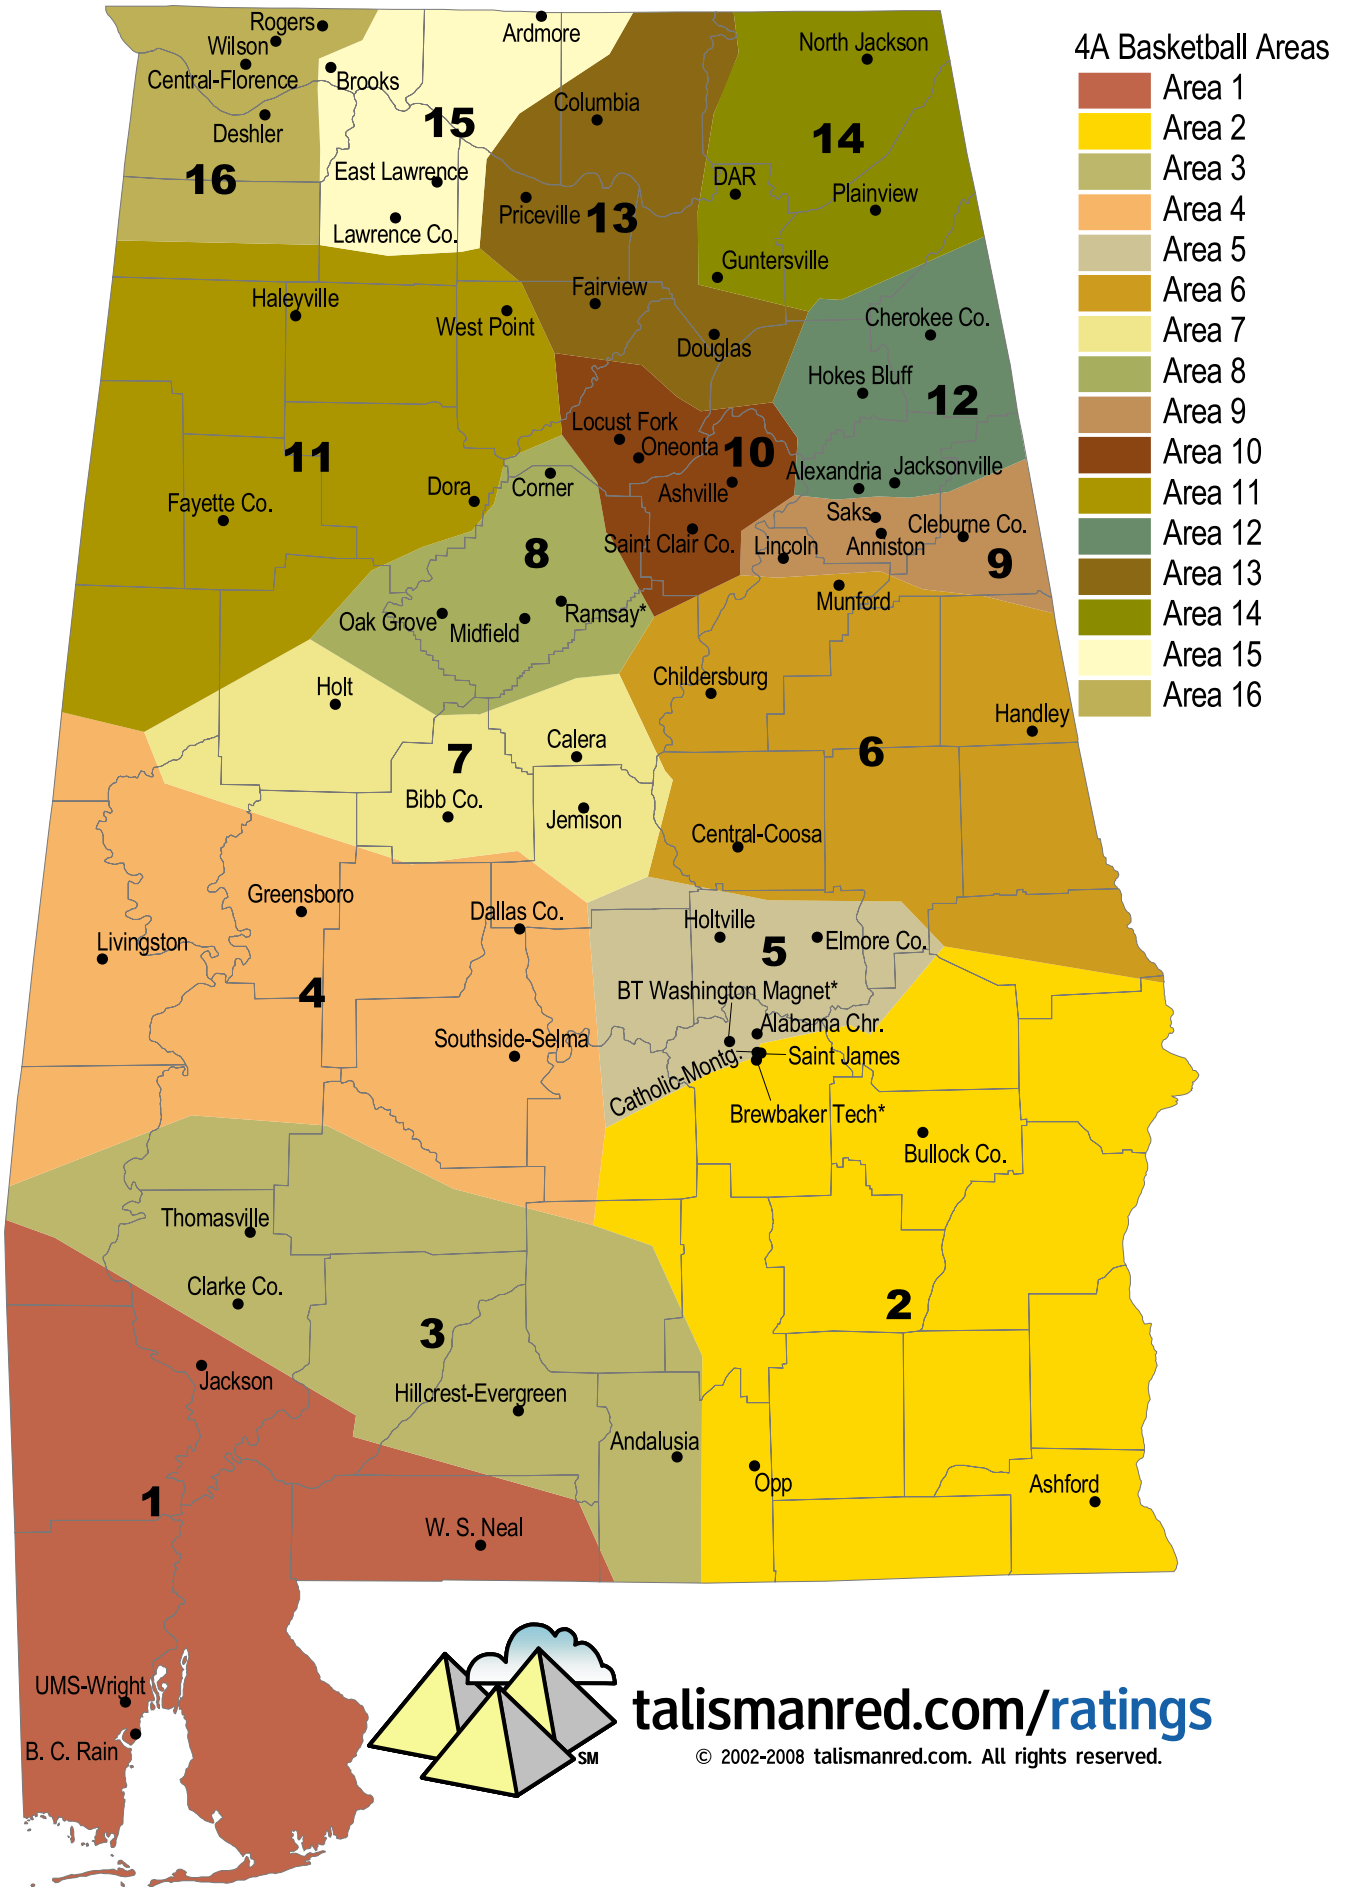

2008 Class 4A Basketball

talismanred.com/ratings

© 2002-2008 talismanred.com. All rights reserved.