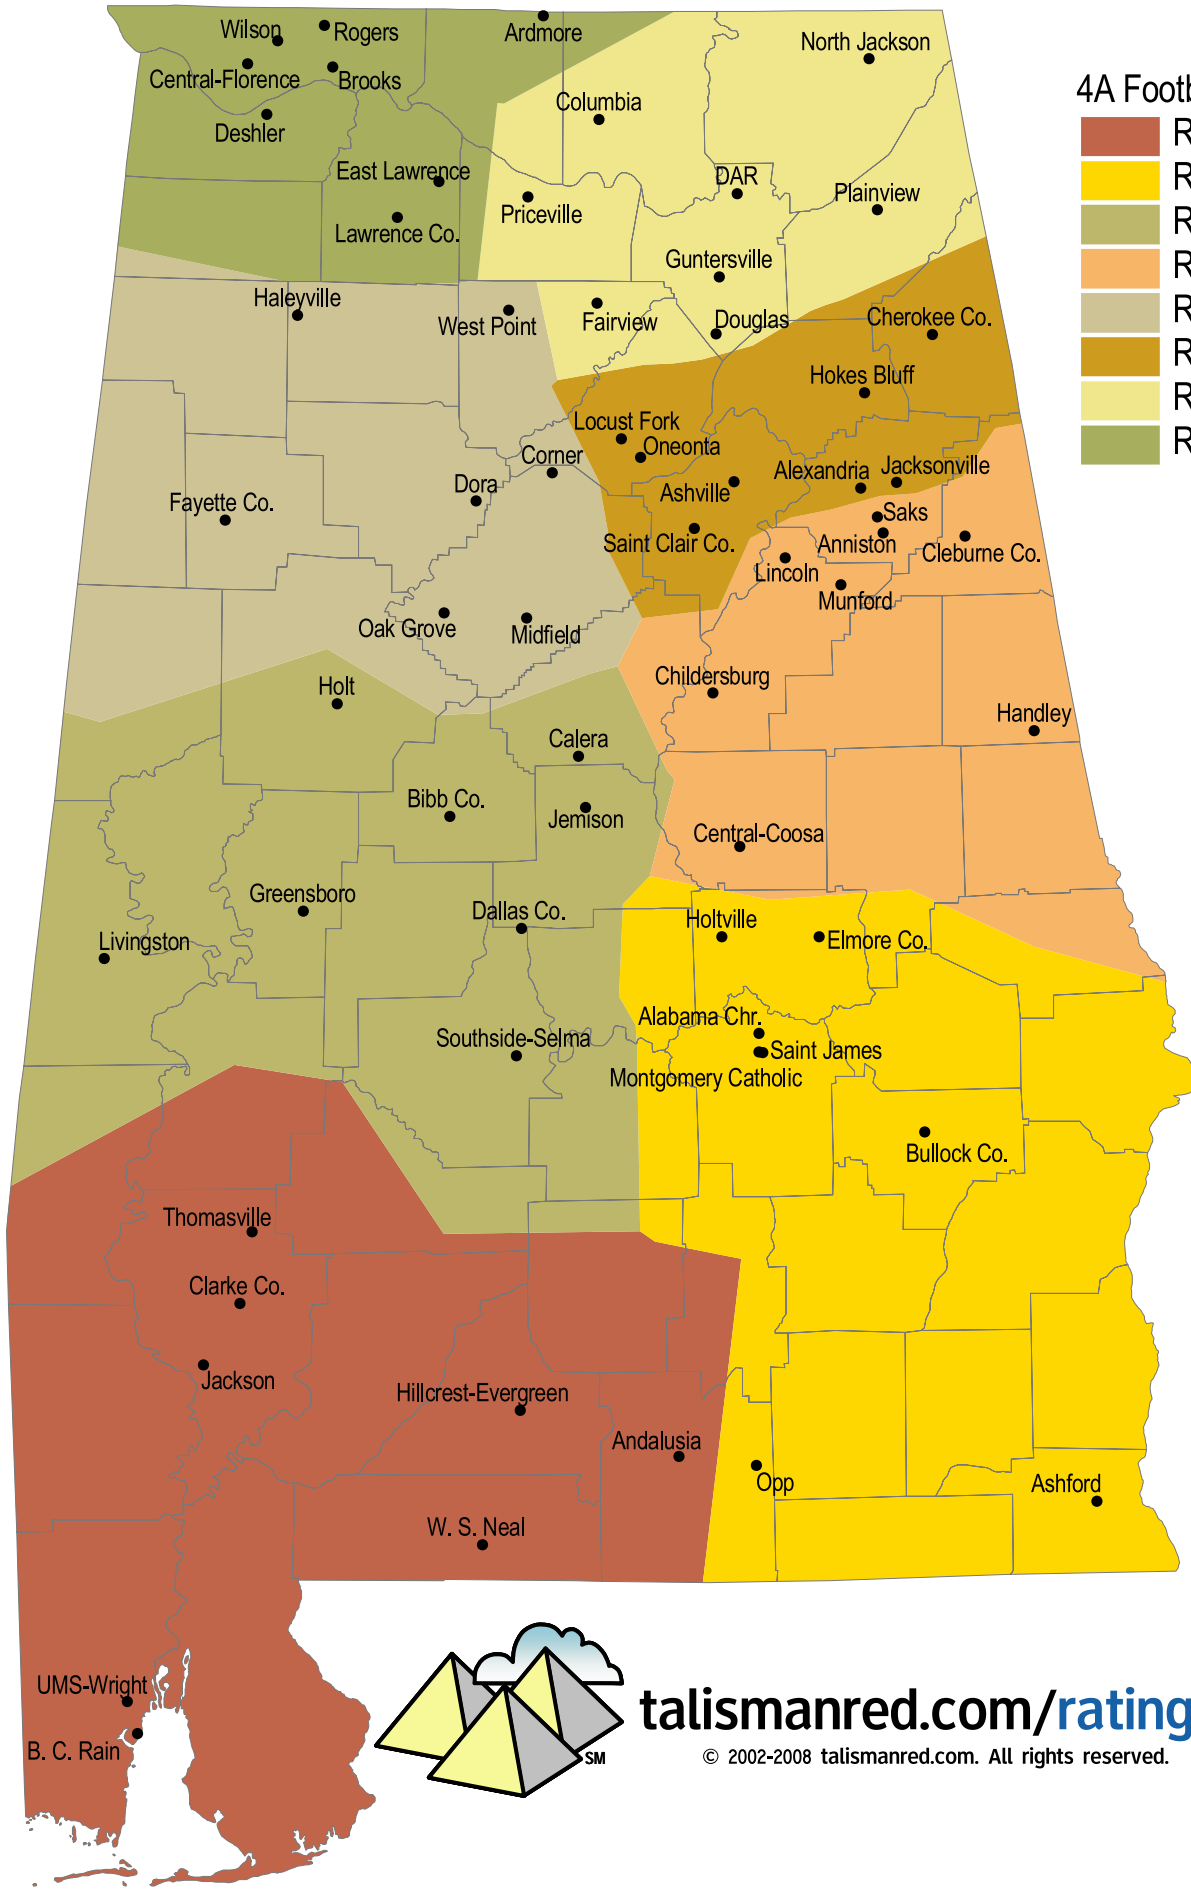

## 4A Football Regions

- Region 1
- Region 2
- Region 3
- Region 4
- Region 5
- Region 6
- Region 7
- Region 8

[talismanred.com/ratings](http://talismanred.com/ratings)

© 2002-2008 talismanred.com. All rights reserved.

Region 3

Bibb Co.  
Calera  
Dallas Co.  
Greensboro  
Holt  
Jemison  
Livingston  
Southside Selma

Region 4

Anniston  
Central Coosa  
Childersburg  
Cleburne Co.  
Handley  
Lincoln  
Munford  
Saks

Region 5

Corner  
Dora  
Fayette Co.  
Haleyville  
Midfield  
Oak Grove  
West Point

Region 6

Alexandria  
Ashville  
Cherokee Co.  
Hokes Bluff  
Jacksonville  
Locust Fork  
Oneonta  
Saint Clair Co.

Region 7

Columbia  
DAR  
Douglas  
Fairview  
Guntersville  
North Jackson  
Plainview  
Priceville

Region 8

Ardmore  
Brooks  
Central Florence  
Deshler  
East Lawrence  
Lawrence Co.  
Rogers  
Wilson