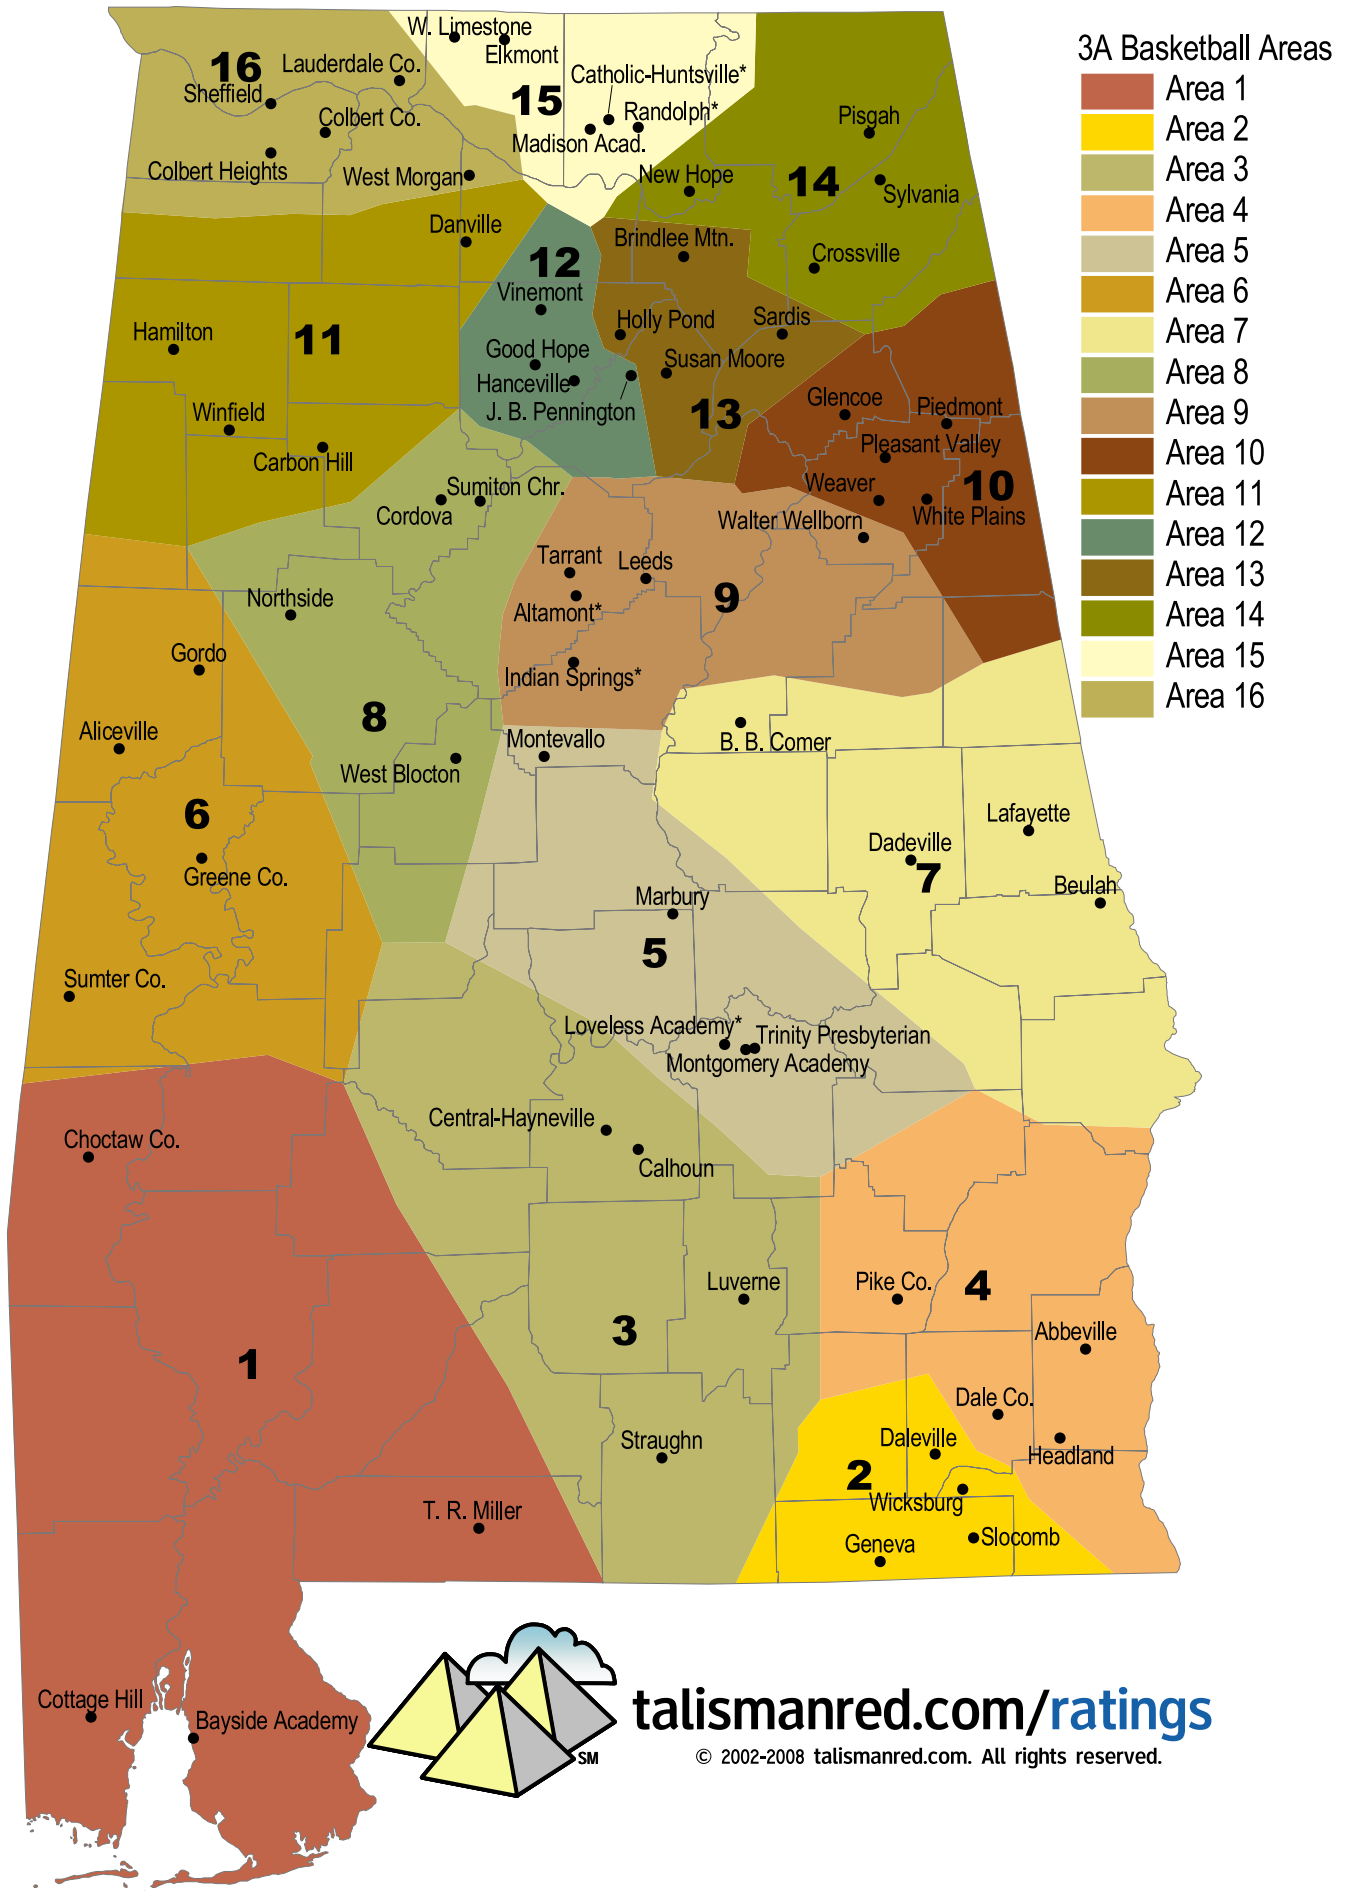

2008 Class 3A Basketball

2008-2010 ALABAMA HIGH SCHOOL BASKETBALL ALIGNMENT -- CLASS 3A

Area 1
Bayside Academy
Choctaw Co.
Cottage Hill
T. R. Miller

Area 2
Daleville
Geneva
Slocomb
Wicksburg

Area 3
Calhoun
Central Hayneville
Luverne
Straughn

Area 4
Abbeville
Dale Co.
Headland
Pike Co.

Area 5
Marbury
Montevallo
Montgomery Academy
Trinity Presbyterian
Loveless Academy*

Area 6
Aliceville
Gordo
Greene Co.
Sumter Co.

Area 7
B. B. Comer
Beulah
Dadeville
Lafayette

Area 8
Cordova
Northside
Sumiton Chr.
West Blocton

Area 9
Leeds
Tarrant
Walter Wellborn
Indian Springs*
Altamont*

Area 10
Glencoe
Piedmont
Pleasant Valley
Weaver
White Plains

Area 11
Carbon Hill
Danville
Hamilton
Winfield

Area 16
Colbert Co.
Colbert Heights
Lauderdale Co.
Sheffield
West Morgan