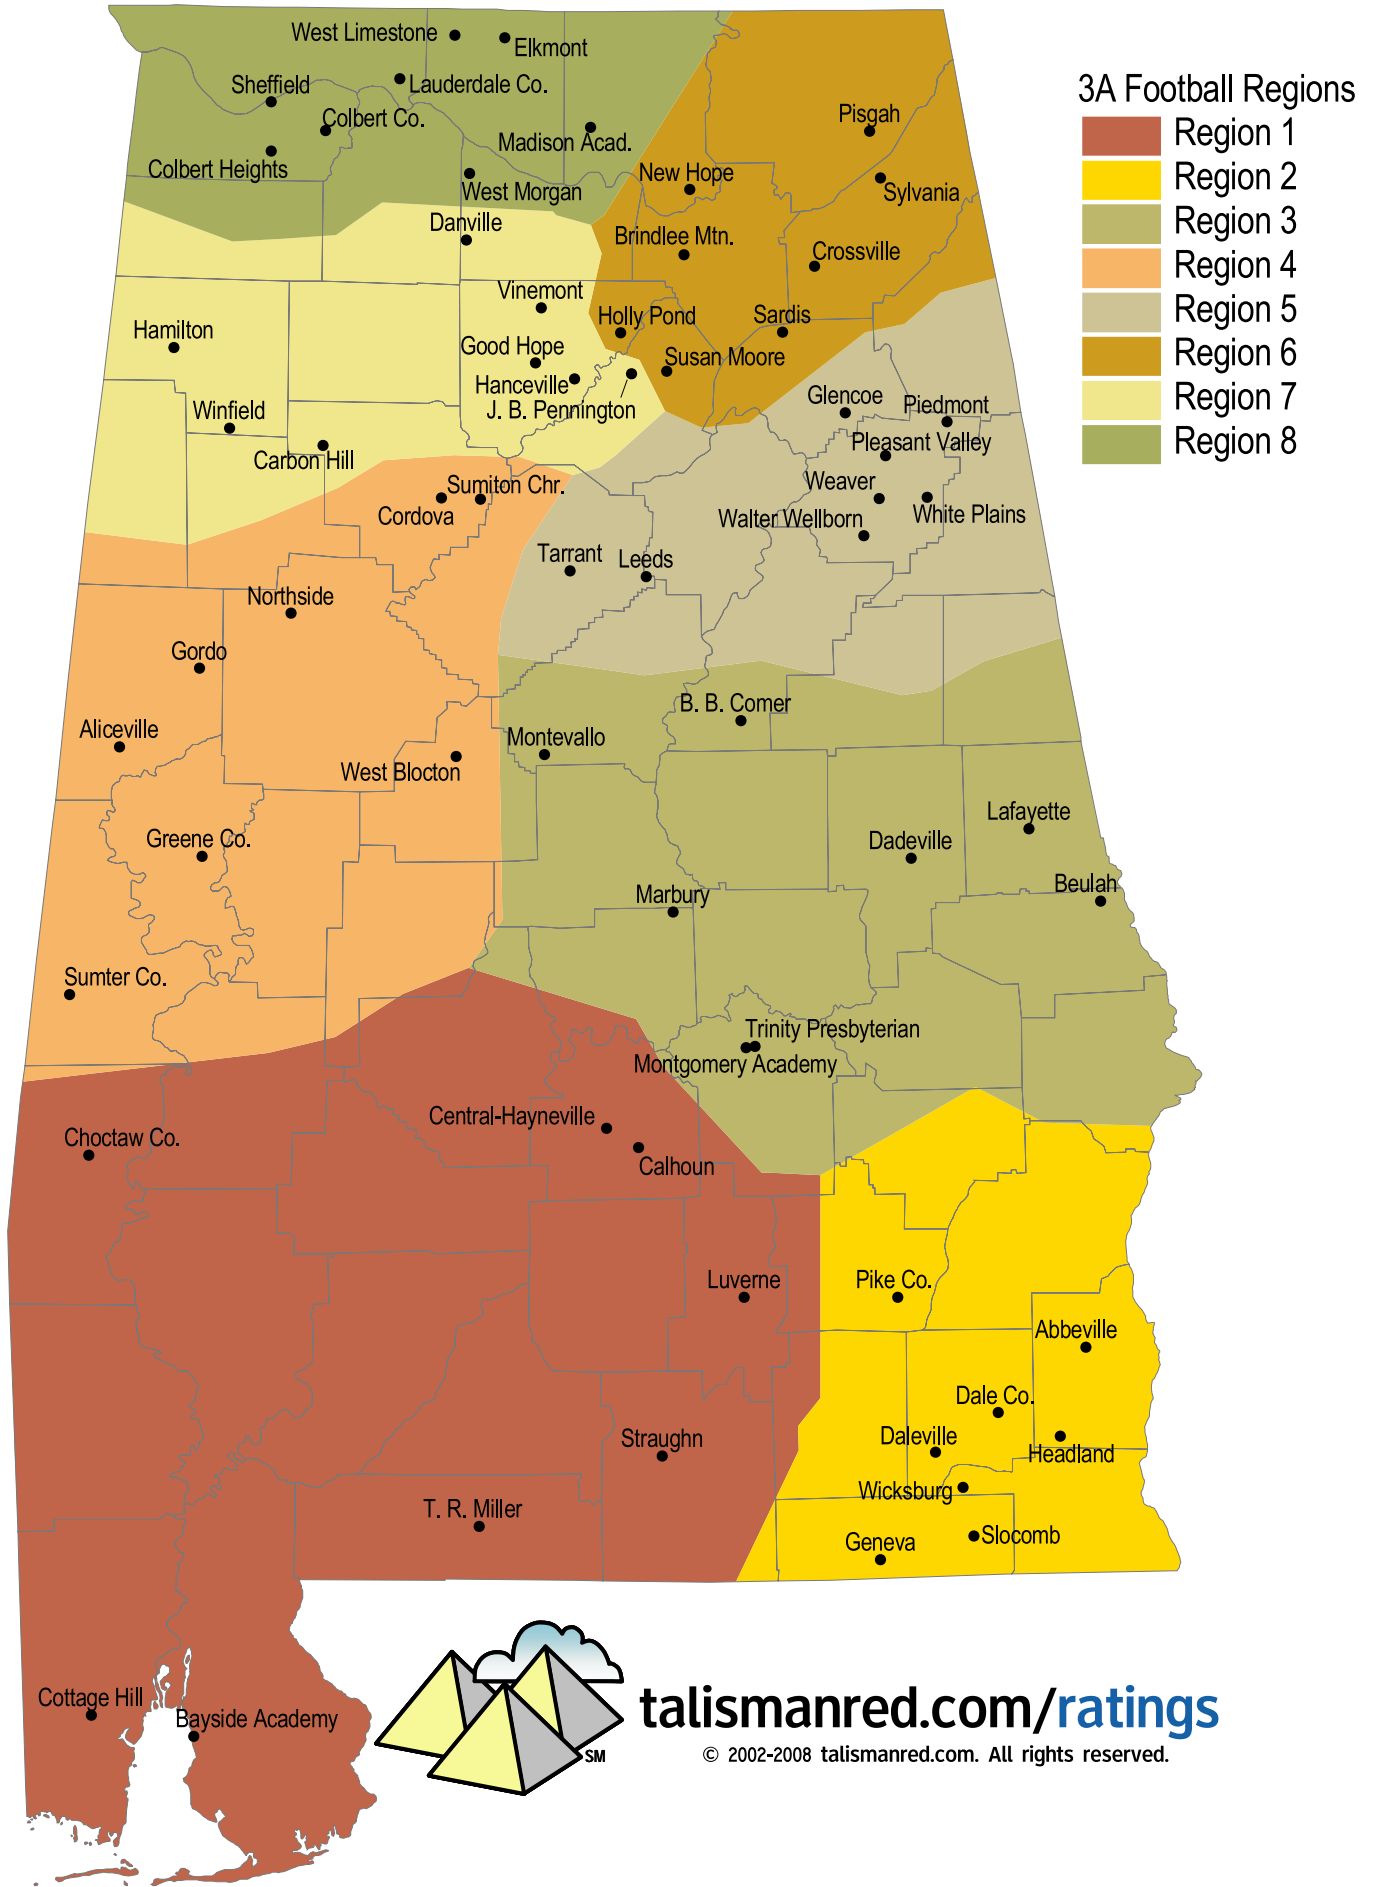

2008 Class 3A Football

talismanred.com/ratings

© 2002-2008 talismanred.com. All rights reserved.

2008-2009 ALABAMA HIGH SCHOOL FOOTBALL ALIGNMENT -- CLASS 3A

Region 1

Bayside Academy
Calhoun
Central Hayneville
Choctaw Co.
Cottage Hill
Luverne
Straughn
T. R. Miller

Region 2

Abbeville
Dale Co.
Daleville
Geneva
Headland
Pike Co.
Slocomb
Wicksburg

Region 3

B. B. Comer
Beulah
Dadeville
Lafayette
Marbury
Montevallo
Montgomery Academy
Trinity Presbyterian

Region 4

Aliceville
Cordova
Gordo
Greene Co.
Northside
Sumiton Chr.
Sumter Co.
West Blocton

Region 5

Glencoe
Leeds
Piedmont
Pleasant Valley
Tarrant
Walter Wellborn
Weaver
White Plains

Region 6

Brindlee Mountain
Crossville
Holly Pond
New Hope
Pisgah
Sardis
Susan Moore
Sylvania

Region 7

Carbon Hill
Danville
Good Hope
Hamilton
Hanceville
J. B. Pennington
Vinemont
Winfield

Region 8

Colbert Co.
Colbert Heights
Elkmont
Lauderdale Co.
Madison Academy
Sheffield
West Limestone
West Morgan