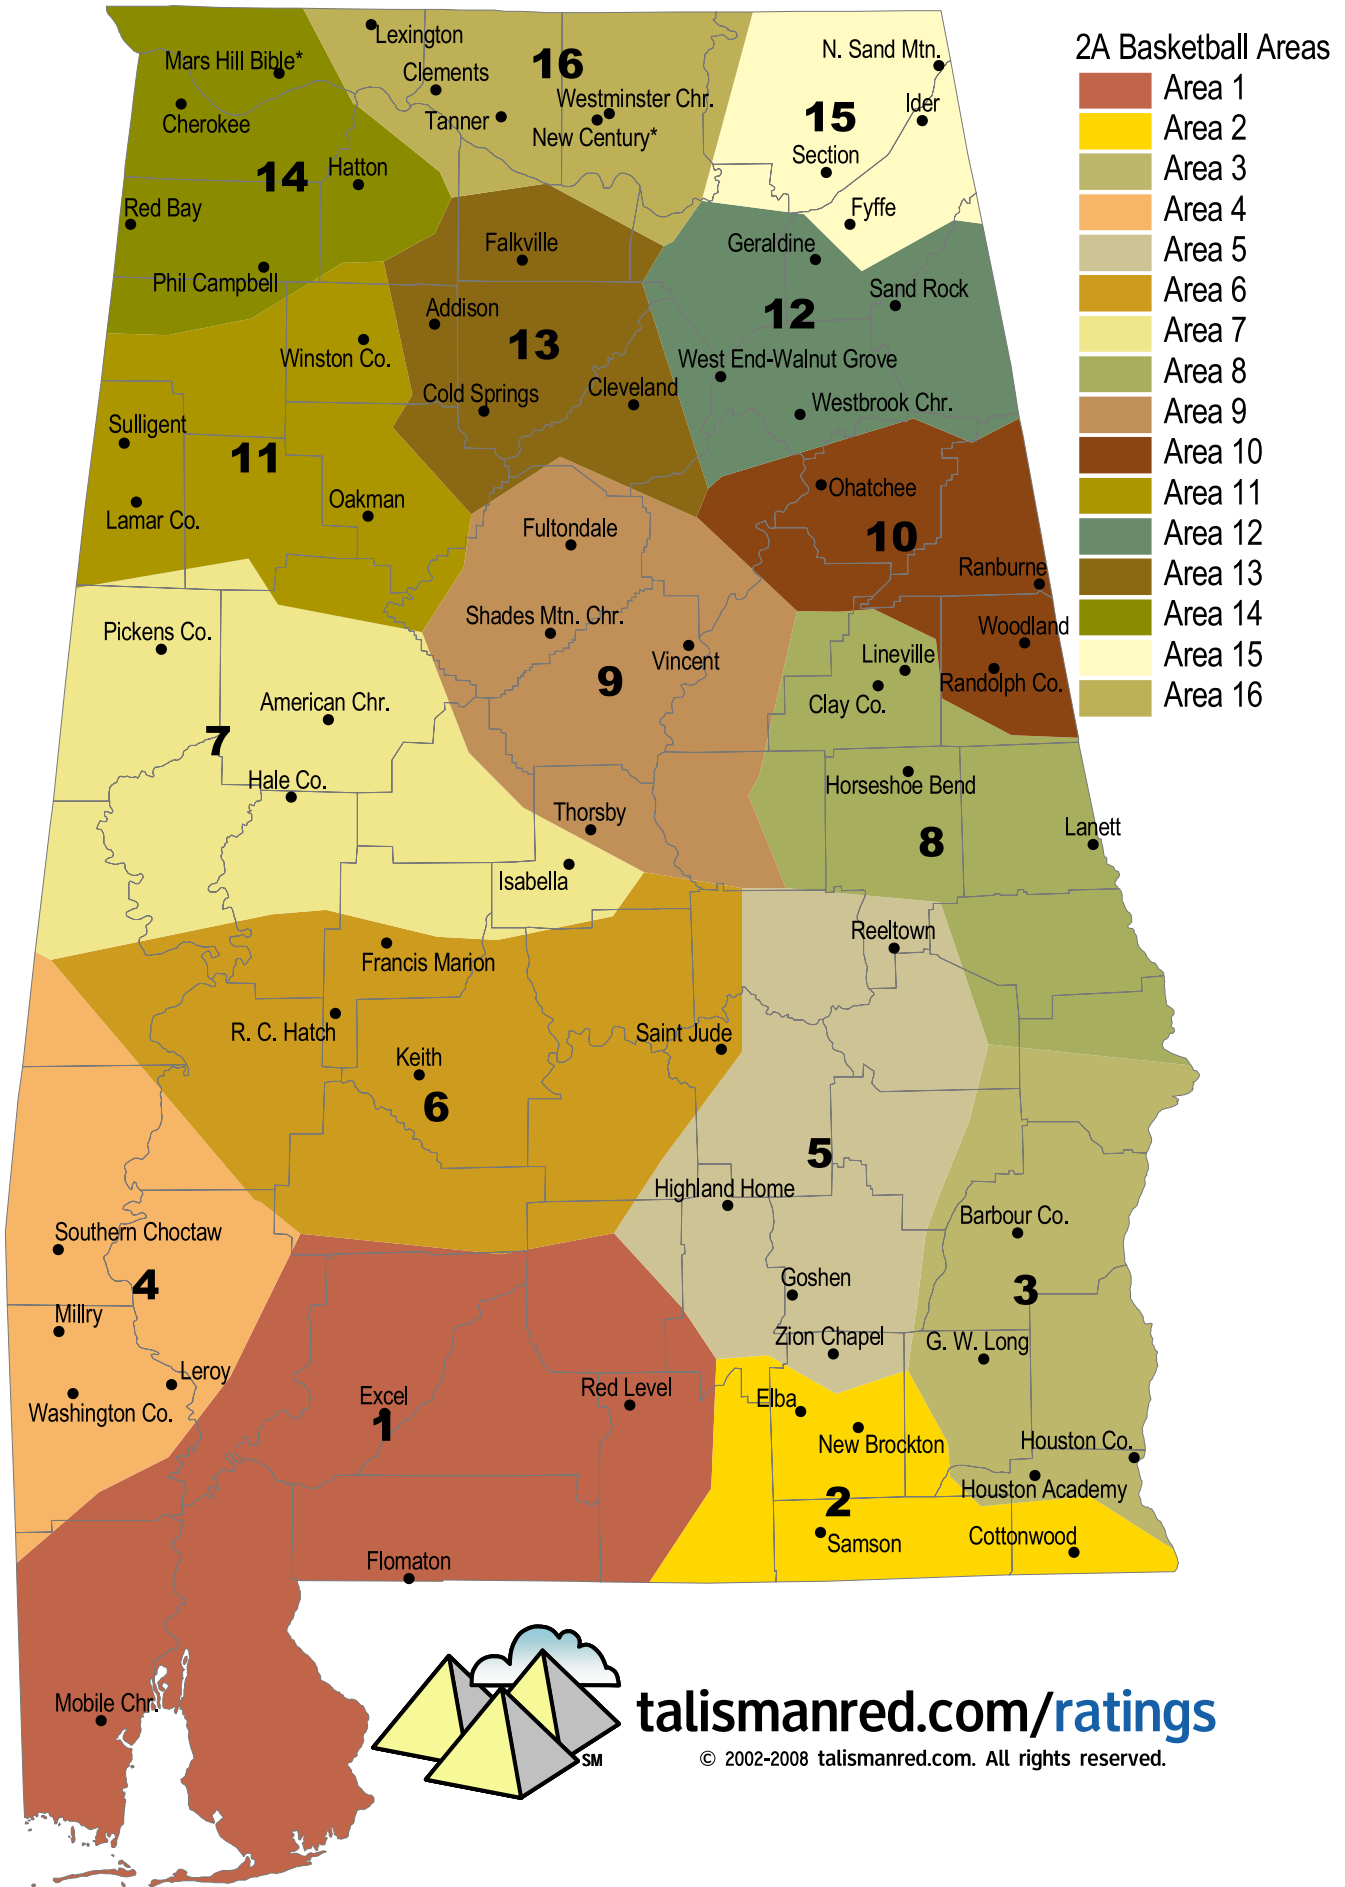

2008 Class 2A Basketball

talismanred.com/ratings

© 2002-2008 talismanred.com. All rights reserved.

2008-2010 ALABAMA HIGH SCHOOL BASKETBALL ALIGNMENT -- CLASS 2A

Area 1

Excel
Flomaton
Mobile Chr.
Red Level

Area 2

Cottonwood
Elba
New Brockton
Samson

Area 3

Barbour Co.
G. W. Long
Houston Academy
Houston Co.

Area 4

Leroy
Millry
Southern Choctaw
Washington Co.

Area 5

Goshen
Highland Home
Reeltown
Zion Chapel

Area 6

Francis Marion
Keith
R. C. Hatch
Saint Jude

Area 7

American Chr.
Hale Co.
Isabella
Pickens Co.

Area 8

Clay Co.
Horseshoe Bend
Lanett
Lineville

Area 9

Fultondale
Shades Mtn. Chr.
Thorsby
Vincent

Area 10

Ohatchee
Ranburne
Randolph Co.
Woodland

Area 11

Lamar Co.
Oakman
Sulligent
Winston Co.

Area 12

Geraldine
Sand Rock
West End Walnut Grove
Westbrook Chr.

Area 13

Addison
Cleveland
Cold Springs
Falkville