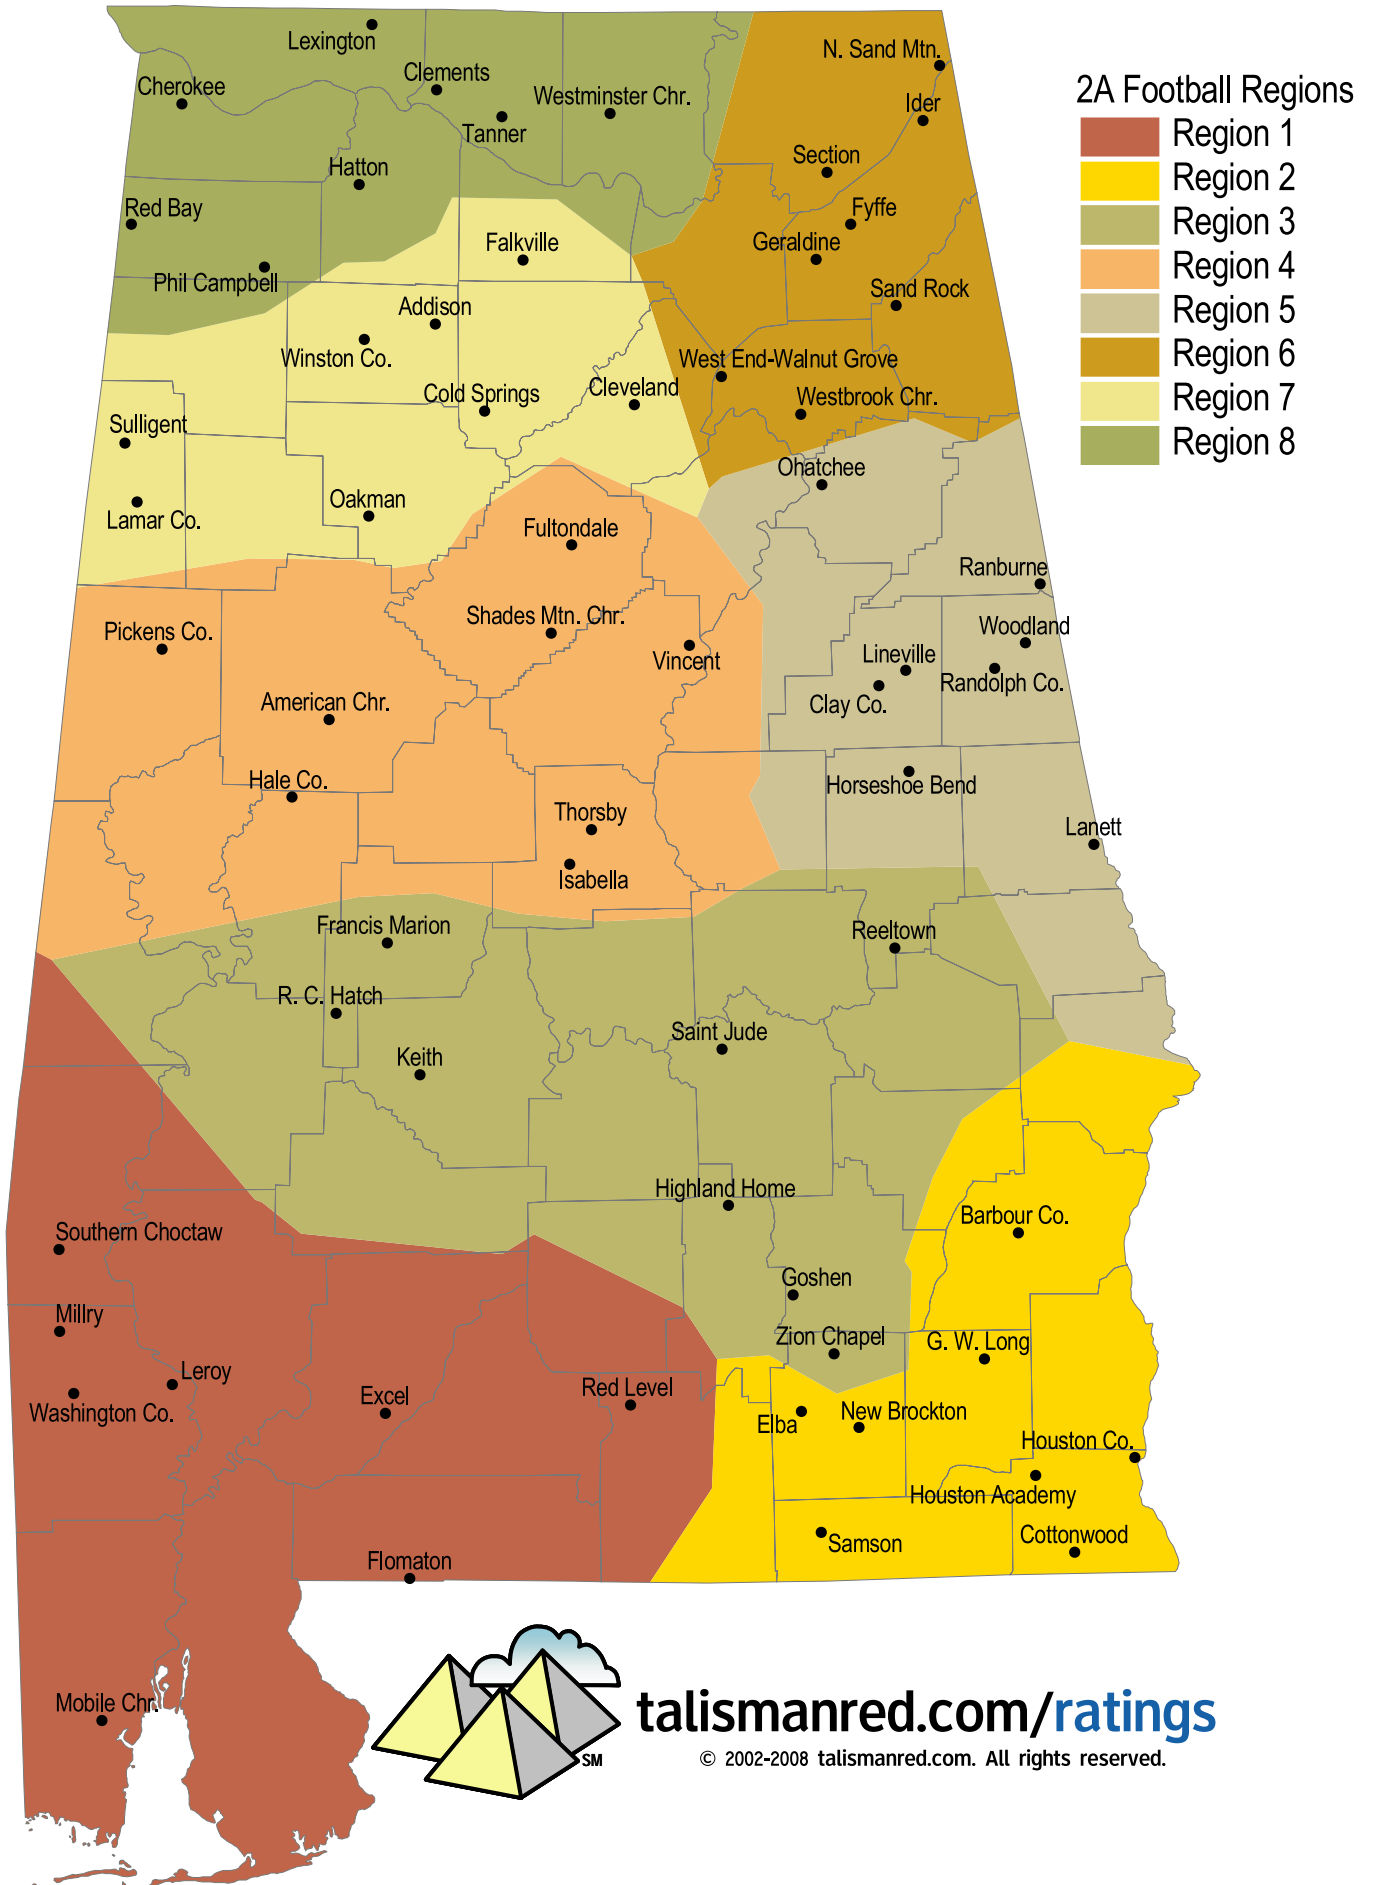

# 2008 Class 2A Football

[talismanred.com/ratings](http://talismanred.com/ratings)

© 2002-2008 talismanred.com. All rights reserved.

2008-2009 ALABAMA HIGH SCHOOL FOOTBALL ALIGNMENT -- CLASS 2A

Region 1

Excel  
Flomaton  
Leroy  
Millry  
Mobile Chr.  
Red Level  
Southern Choctaw  
Washington Co.

Region 2

Barbour Co.  
Cottonwood  
Elba  
G. W. Long  
Houston Academy  
Houston Co.  
New Brockton  
Samson

Region 3

Francis Marion  
Goshen  
Highland Home  
Keith  
R. C. Hatch  
Reeltown  
Saint Jude  
Zion Chapel

Region 4

American Chr.  
Fultondale  
Hale Co.  
Isabella  
Pickens Co.  
Shades Mtn. Chr.  
Thorsby  
Vincent

Region 5

Clay Co.  
Horseshoe Bend  
Lanett  
Lineville  
Ohatchee  
Ranburne  
Randolph Co.  
Woodland

Region 6

Fyffe  
Geraldine  
Ider  
North Sand Mountain  
Sand Rock  
Section  
West End Walnut Grove  
Westbrook Chr.

Region 7

Addison  
Cleveland  
Cold Springs  
Falkville  
Lamar Co.  
Oakman  
Sulligent  
Winston Co.