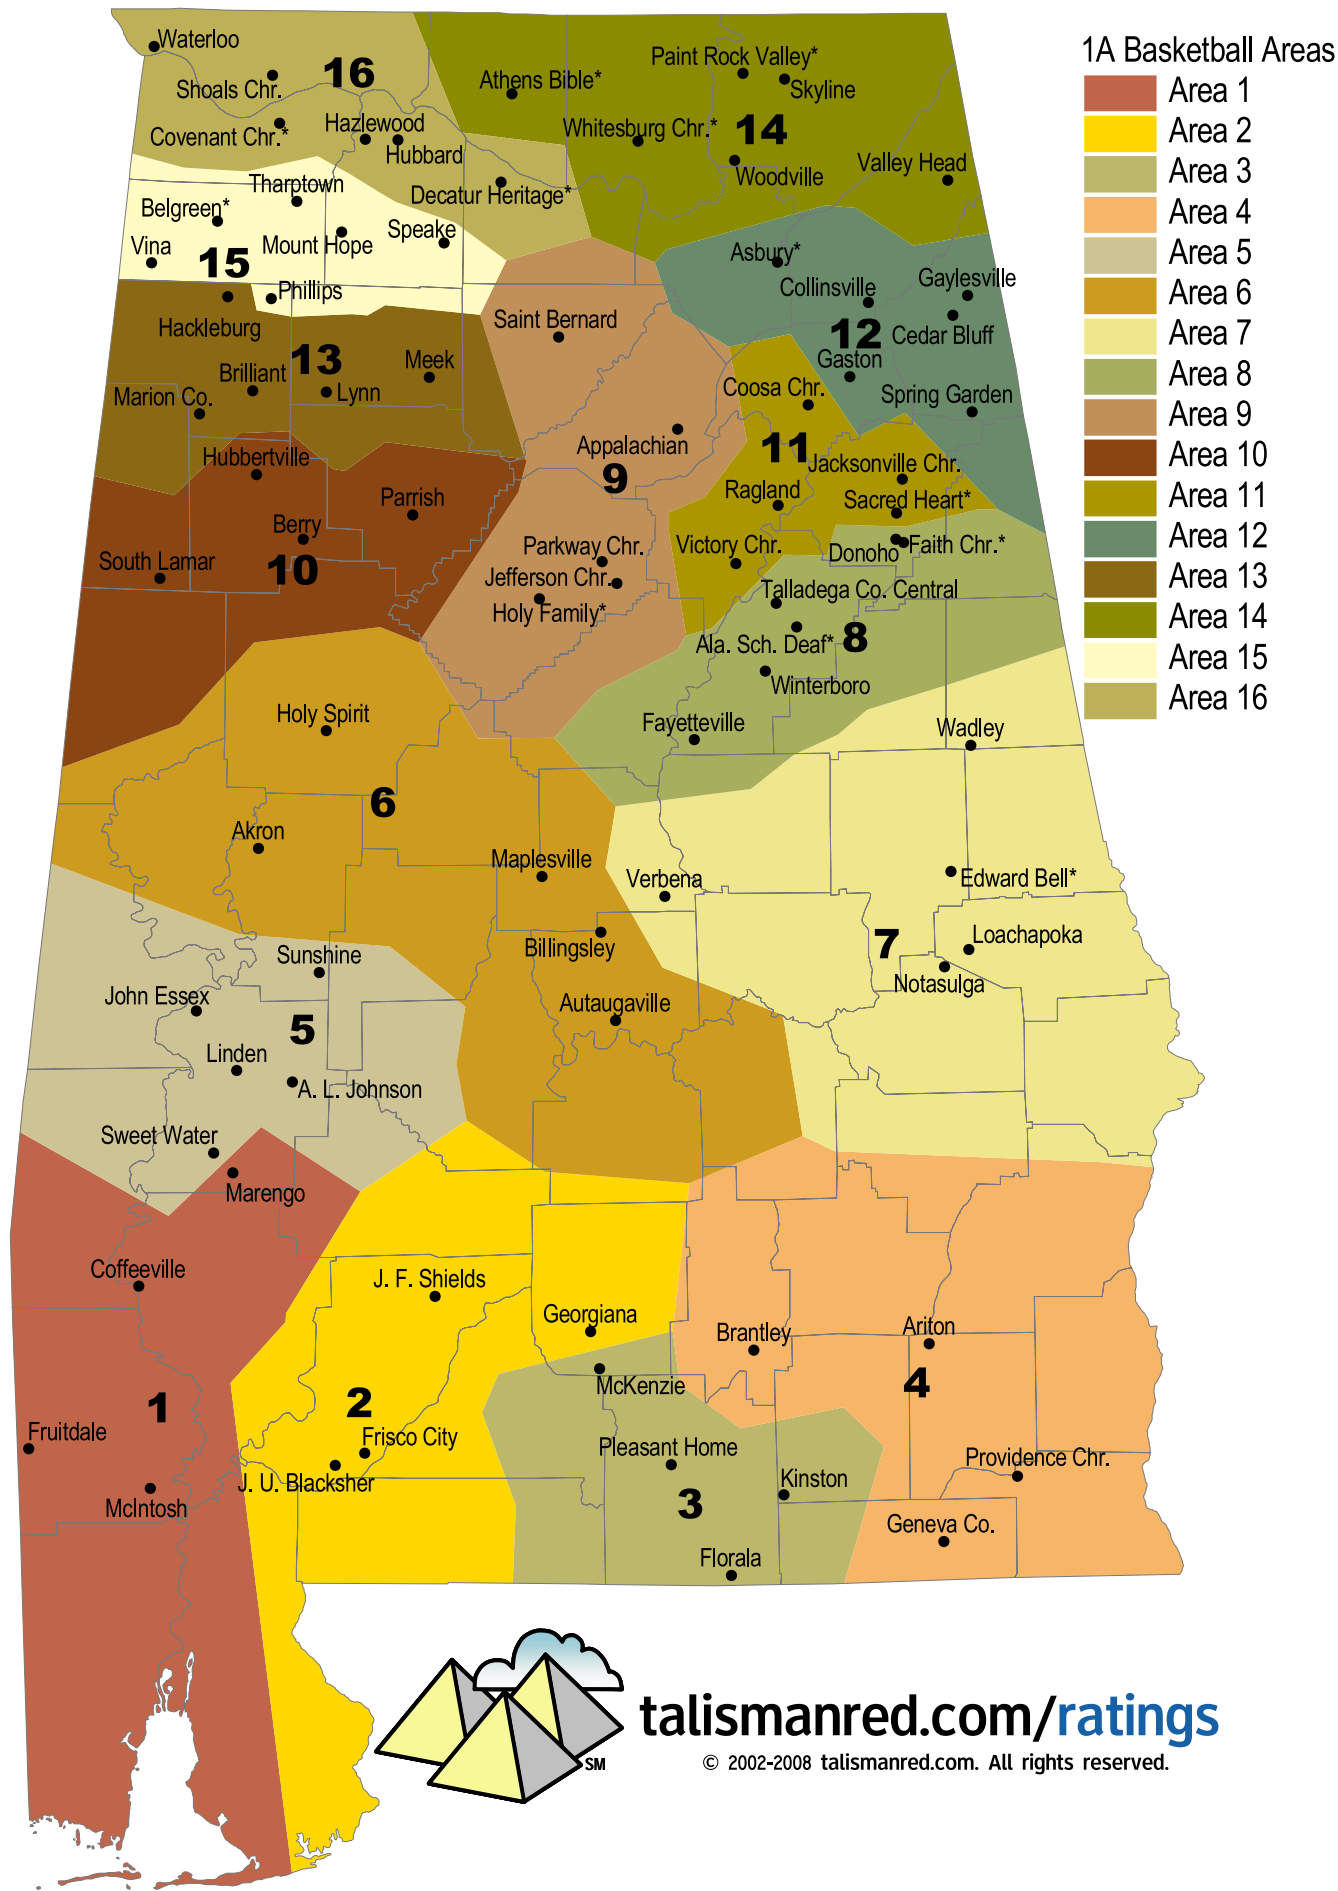

# 2008 Class 1A Basketball

[talismanred.com/ratings](http://talismanred.com/ratings)

© 2002-2008 talismanred.com. All rights reserved.

2008-2010 ALABAMA HIGH SCHOOL BASKETBALL ALIGNMENT -- CLASS 1A

Area 1  
Coffeeville  
Fruitdale  
Marengo  
McIntosh

Area 2  
Frisco City  
Georgiana  
J. F. Shields  
J. U. Blacksher

Area 3  
Floral  
Kinston  
McKenzie  
Pleasant Home

Area 4  
Ariton  
Brantley  
Geneva Co.  
Providence Chr.

Area 5  
A. L. Johnson  
John Essex  
Linden  
Sunshine  
Sweet Water

Area 6  
Akron  
Autaugaville  
Billingsley  
Holy Spirit  
Maplesville

Area 7  
Edward Bell\*  
Loachapoka  
Notasulga  
Verbena  
Wadley

Area 8  
AS Deaf\*  
Donoho  
Faith Chr.\*  
Fayetteville  
Talladega Co. Central  
Winterboro

Area 15  
Belgreen\*  
Mount Hope  
Phillips  
Speake  
Tharptown  
Vina

Area 16  
Covenant Chr.\*  
Decatur Heritage\*  
Hazlewood  
Hubbard  
Shoals Chr.  
Waterloo