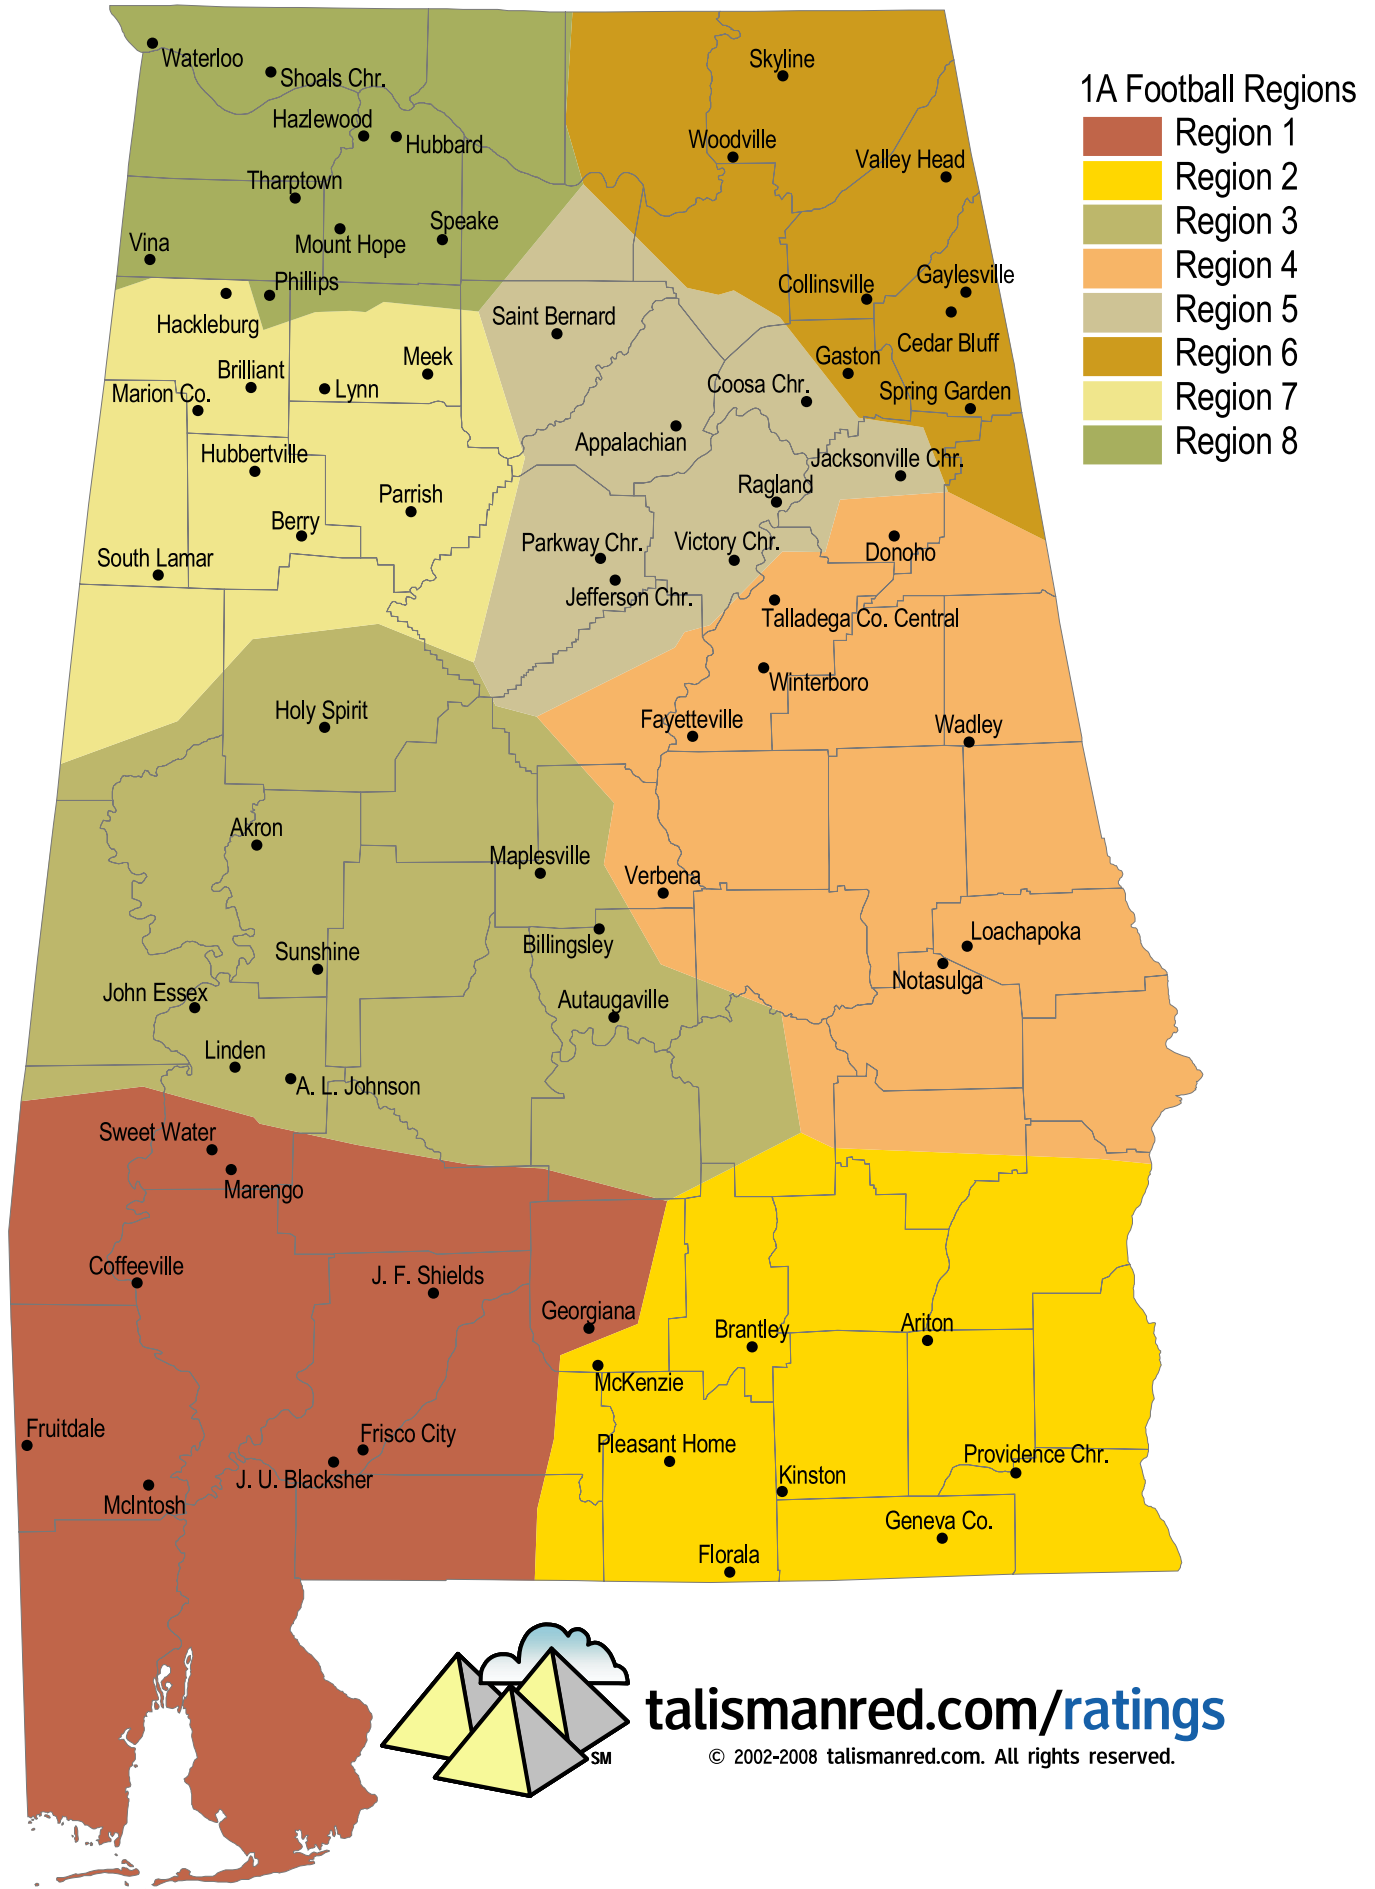

2008 Class 1A Football

talismanred.com/ratings

© 2002-2008 talismanred.com. All rights reserved.

2008-2009 ALABAMA HIGH SCHOOL FOOTBALL ALIGNMENT -- CLASS 1A

Region 1

Coffeeville
Frisco City
Fruitdale
Georgiana
J. F. Shields
J. U. Blacksher
Marengo
McIntosh
Sweet Water

Region 2

Ariton
Brantley
Floralda
Geneva Co.
Kinston
McKenzie
Pleasant Home
Providence Chr.

Region 3

A. L. Johnson
Akron
Autaugaville
Billingsley
Holy Spirit
John Essex
Linden
Maplesville
Sunshine

Region 4

Donoho
Fayetteville
Loachapoka
Notasulga
Talladega Co. Central
Verbena
Wadley
Winterboro

Region 5

Appalachian
Coosa Chr.
Jacksonville Chr.
Jefferson Chr.
Parkway Chr.
Ragland
Saint Bernard
Victory Chr.

Region 6

Cedar Bluff
Collinsville
Gaston
Gaylesville
Skyline
Spring Garden
Valley Head
Woodville

Region 7

Berry
Brilliant
Hackleburg
Hubbertville
Lynn
Marion Co.
Meek
Parrish
South Lamar

Region 8

Hazlewood
Hubbard
Mount Hope
Phillips
Shoals Chr.
Speake
Tharptown
Vina
Waterloo